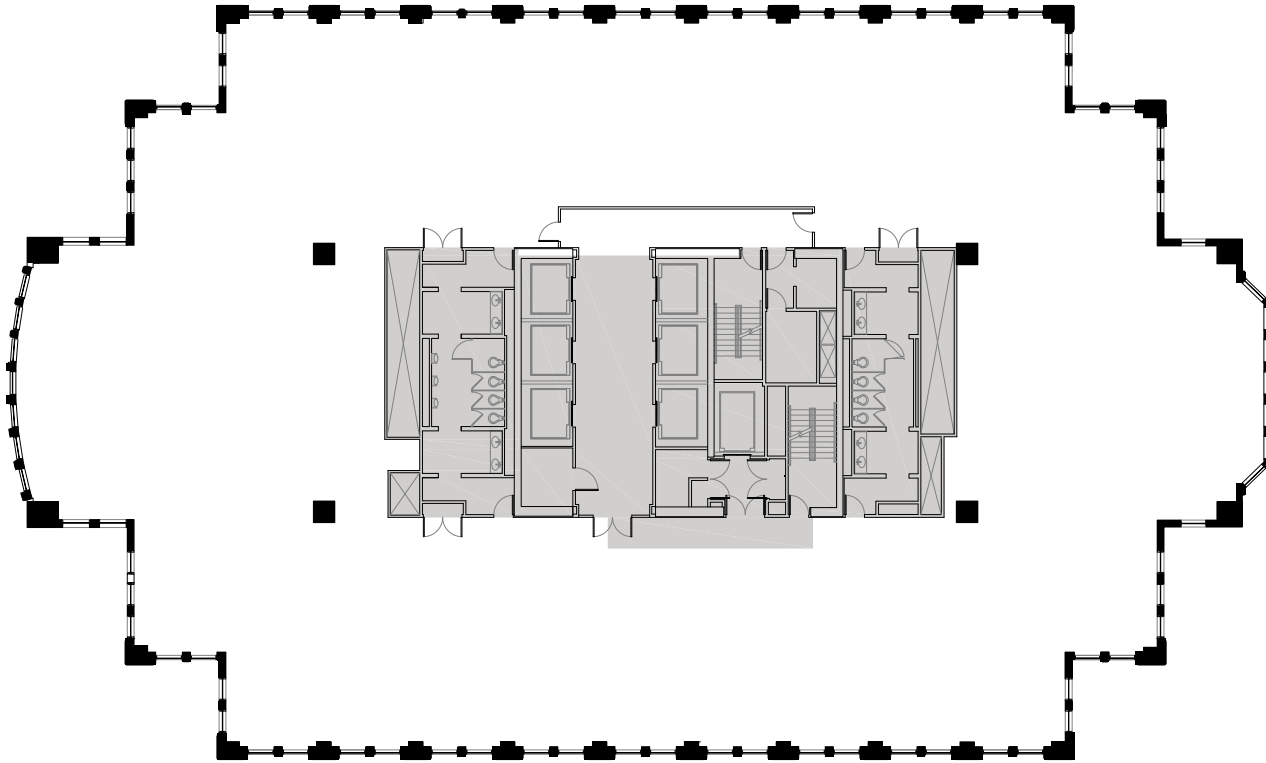

# SUITE 3100

18,517 RSF

**ERIC MYERS**

+1 312 881 7017  
*eric.myers@  
transwestern.com*

**KATIE STEELE**

+1 312 881 7062  
*katie.steele@  
transwestern.com*