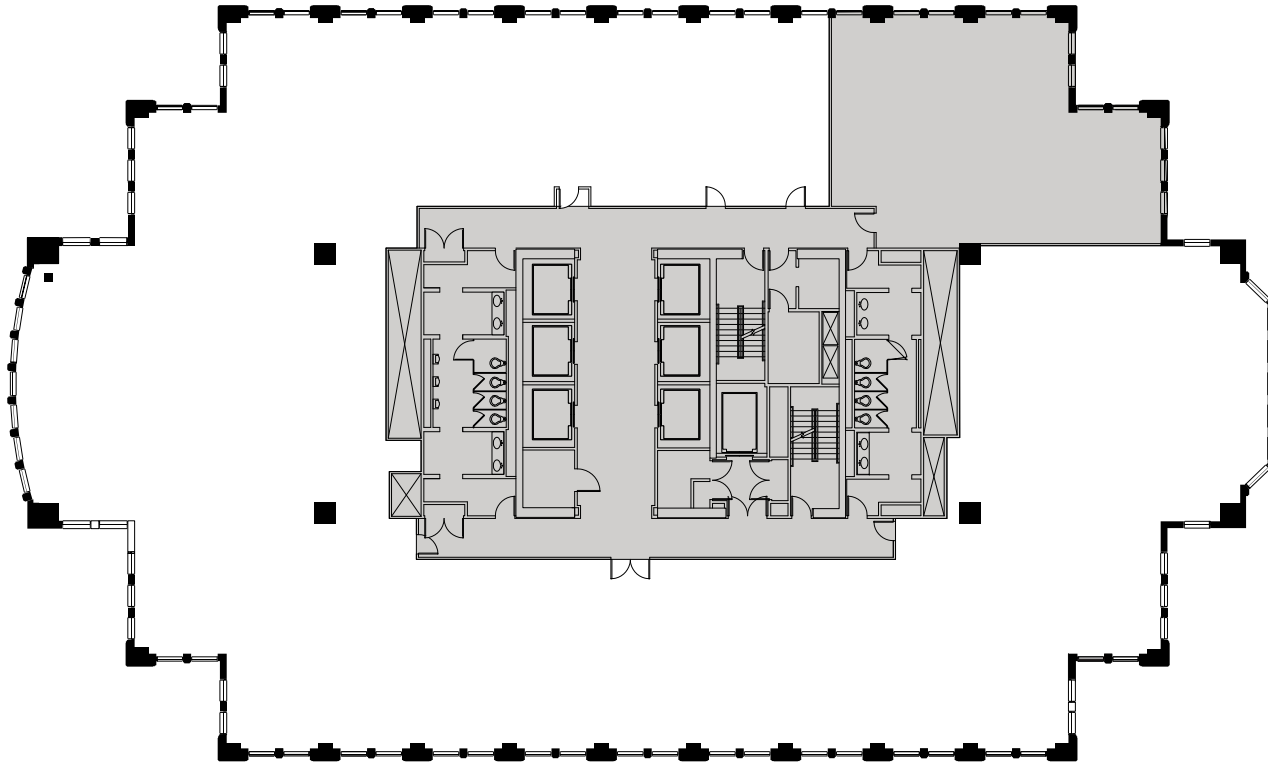

SUITE 3000

16,485 RSF

ERIC MYERS

+1 312 881 7017
eric.myers@transwestern.com

KATIE STEELE

+1 312 881 7062
katie.steele@transwestern.com