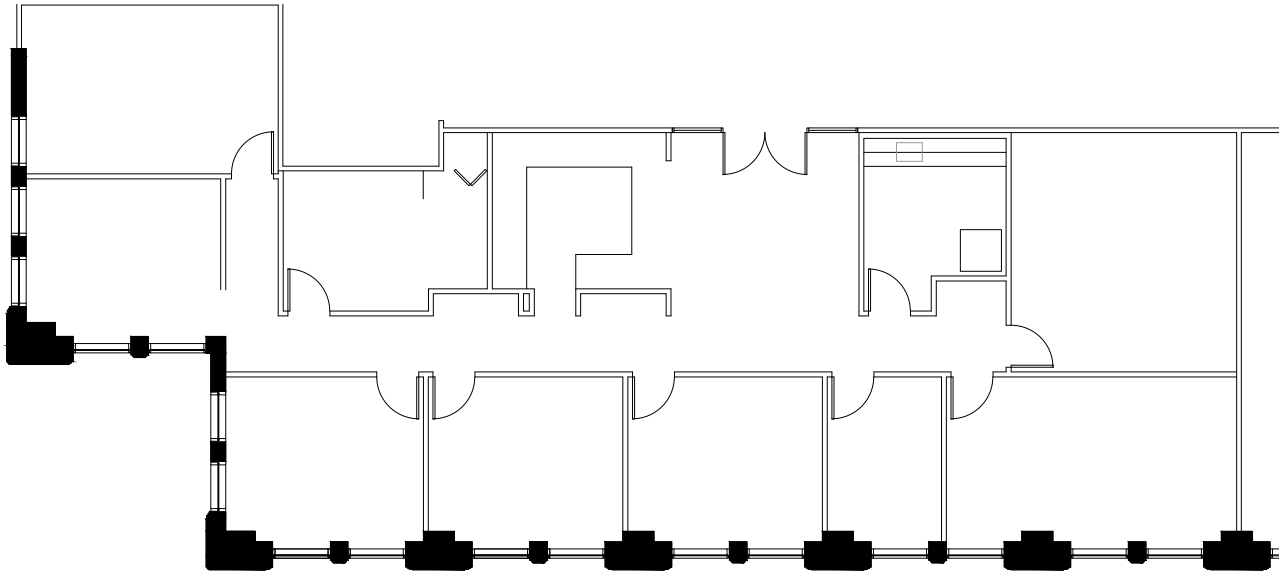

SUITE 2910

3,280 RSF

AVAILABLE 10/1/2022

ERIC MYERS

+1 312 881 7017
eric.myers@transwestern.com

KATIE STEELE

+1 312 881 7062
katie.steele@transwestern.com