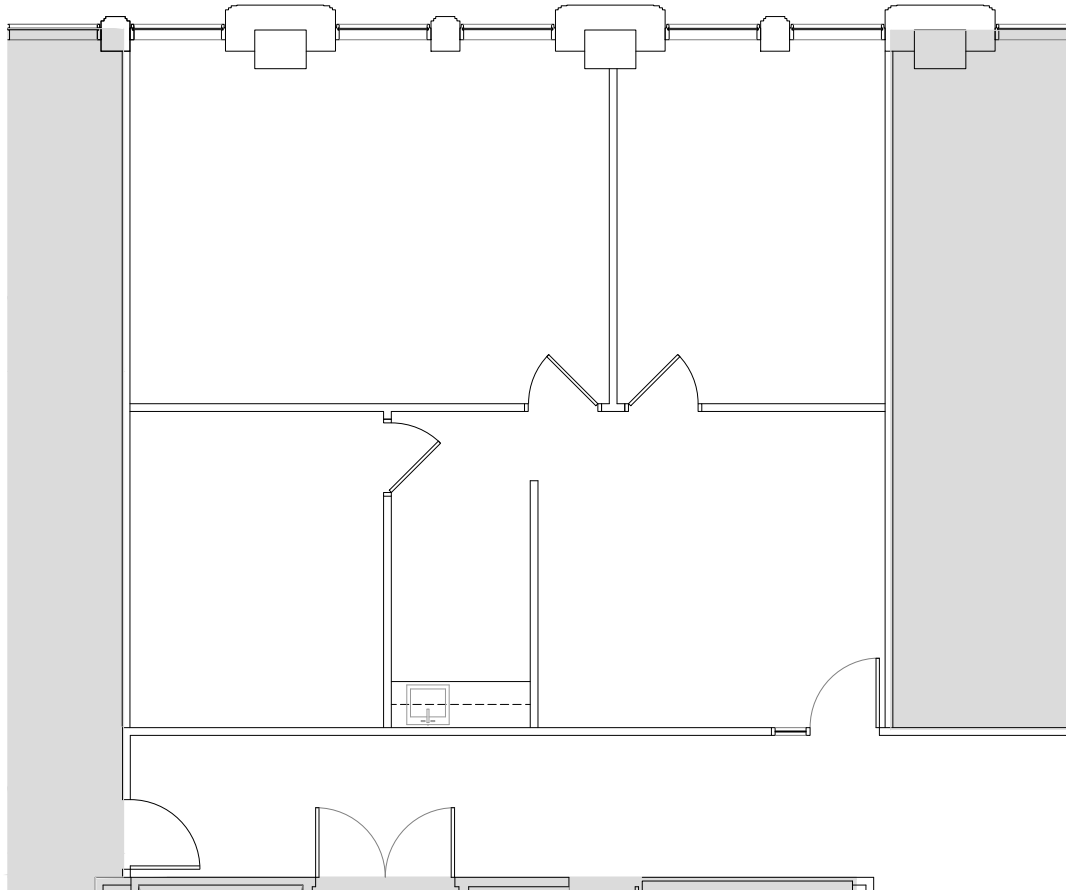

SUITE 2755

1,298 RSF

ERIC MYERS

+1 312 881 7017
*eric.myers@
transwestern.com*

KATIE STEELE

+1 312 881 7062
*katie.steele@
transwestern.com*