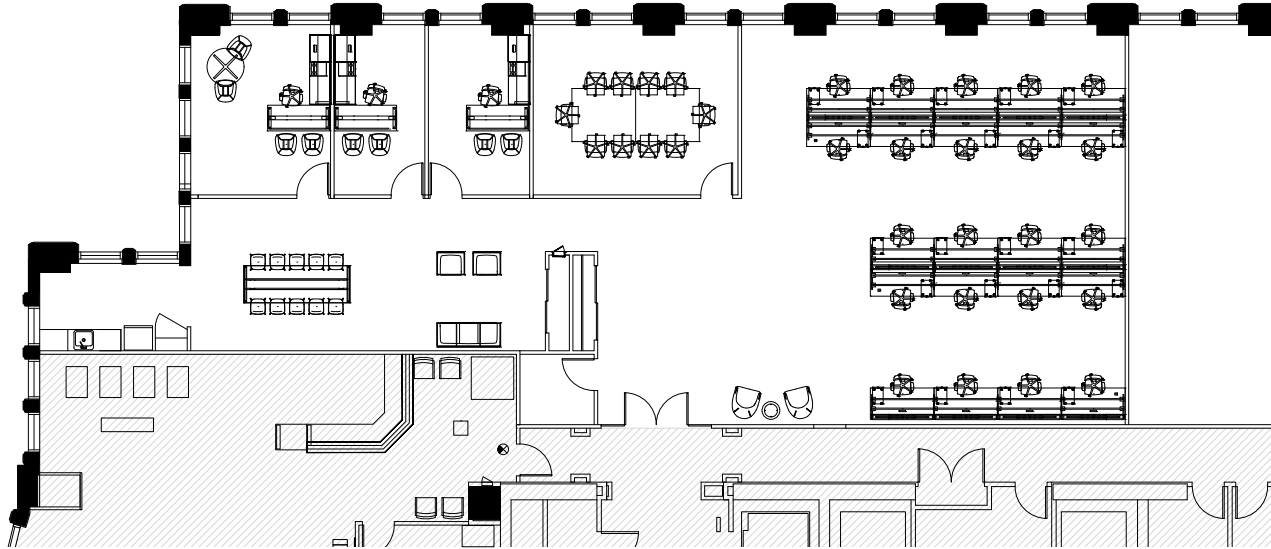

SUITE 2050

4,145 RSF

ERIC MYERS

+1 312 881 7017
eric.myers@transwestern.com

KATIE STEELE

+1 312 881 7062
katie.steele@transwestern.com

**NBC
TOWER**

TRANSWESTERN