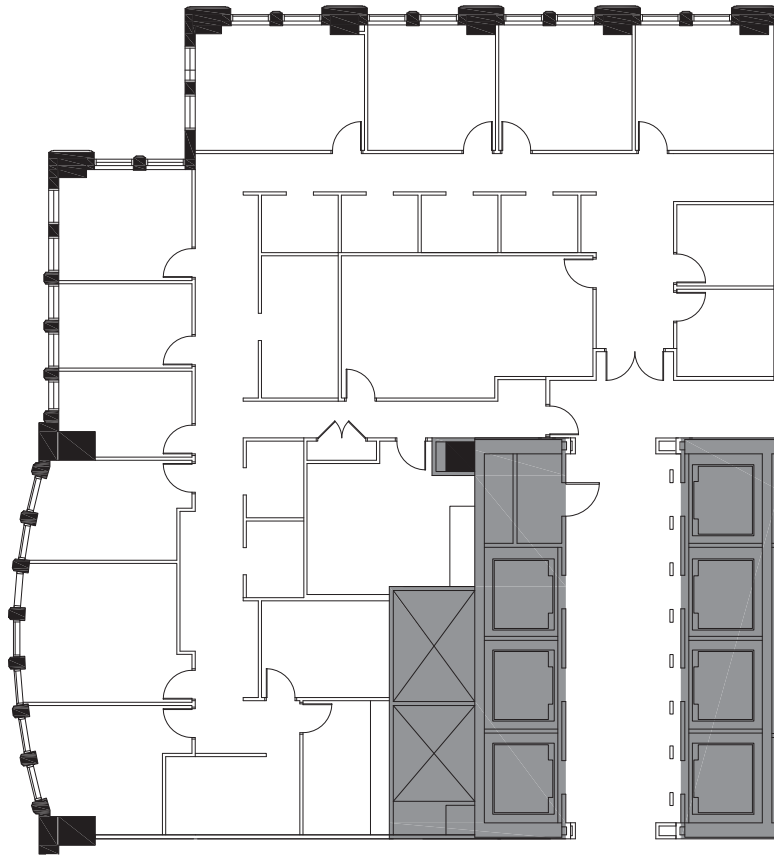

SUITE 1620

5,769 RSF

ERIC MYERS

+1 312 881 7017
eric.myers@transwestern.com

KATIE STEELE

+1 312 881 7062
katie.steele@transwestern.com