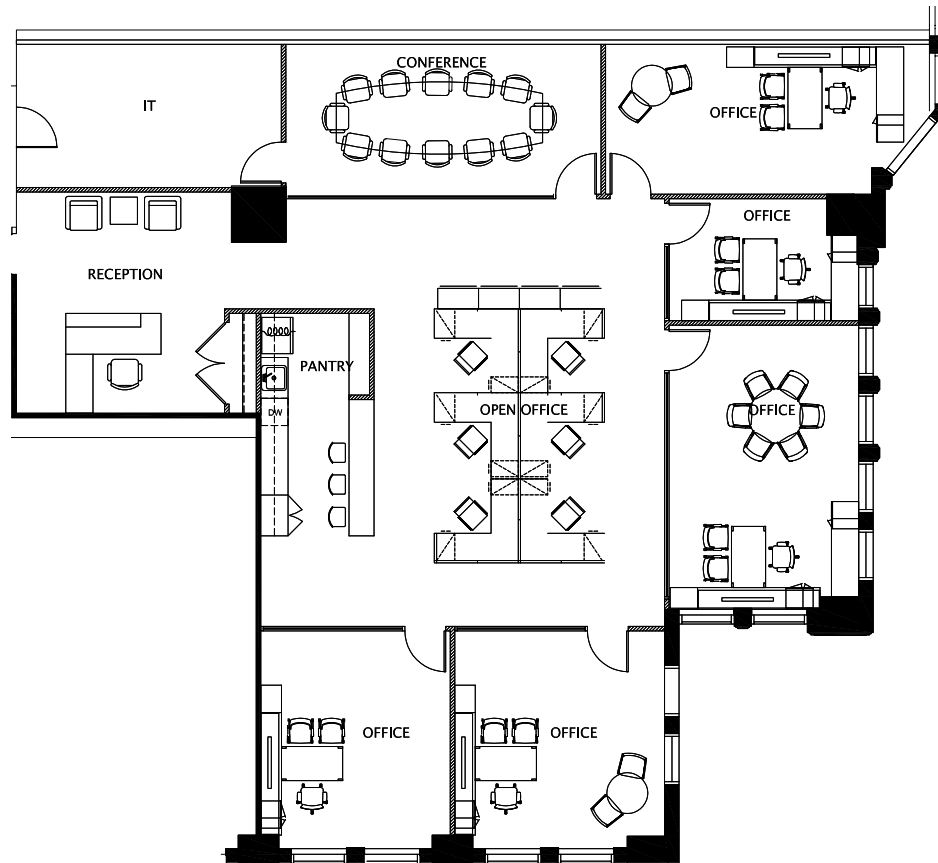

SUITE 910

3,620 RSF

ERIC MYERS

+1 312 881 7017
eric.myers@transwestern.com

KATIE STEELE

+1 312 881 7062
katie.steele@transwestern.com