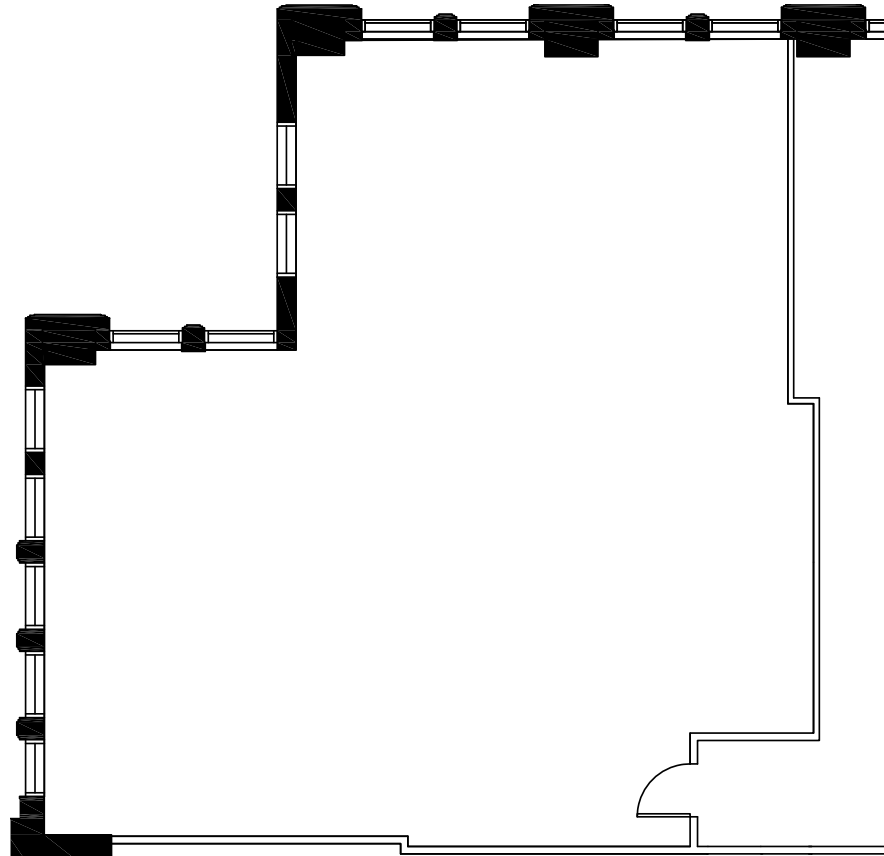

SUITE 615

2,240 RSF

ERIC MYERS

+1 312 881 7017
eric.myers@transwestern.com

KATIE STEELE

+1 312 881 7062
katie.steele@transwestern.com