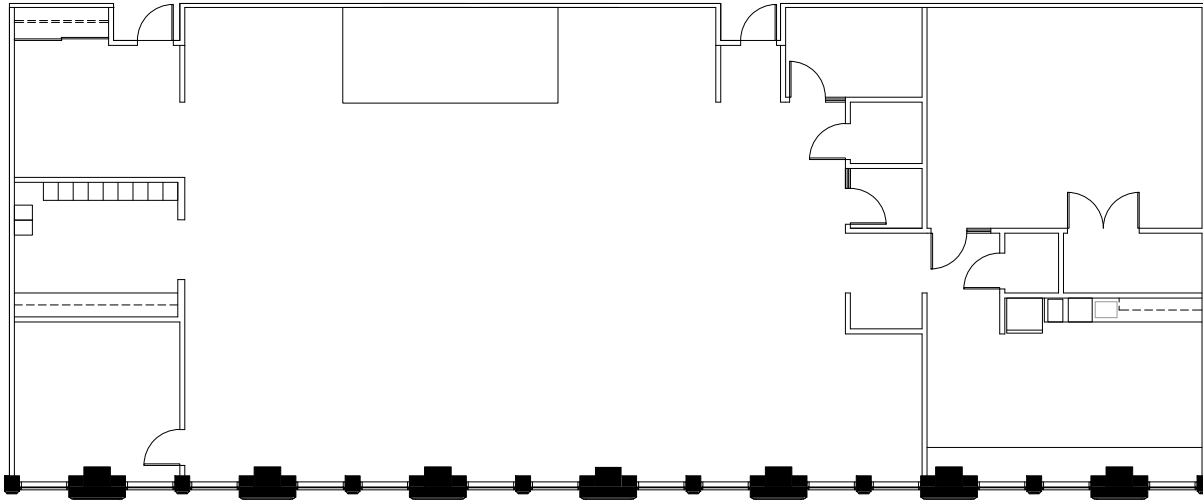

SUITE 875

4,999 RSF

AVAILABLE 11/1/2022

ERIC MYERS

+1 312 881 7017
eric.myers@transwestern.com

KATIE STEELE

+1 312 881 7062
katie.steele@transwestern.com