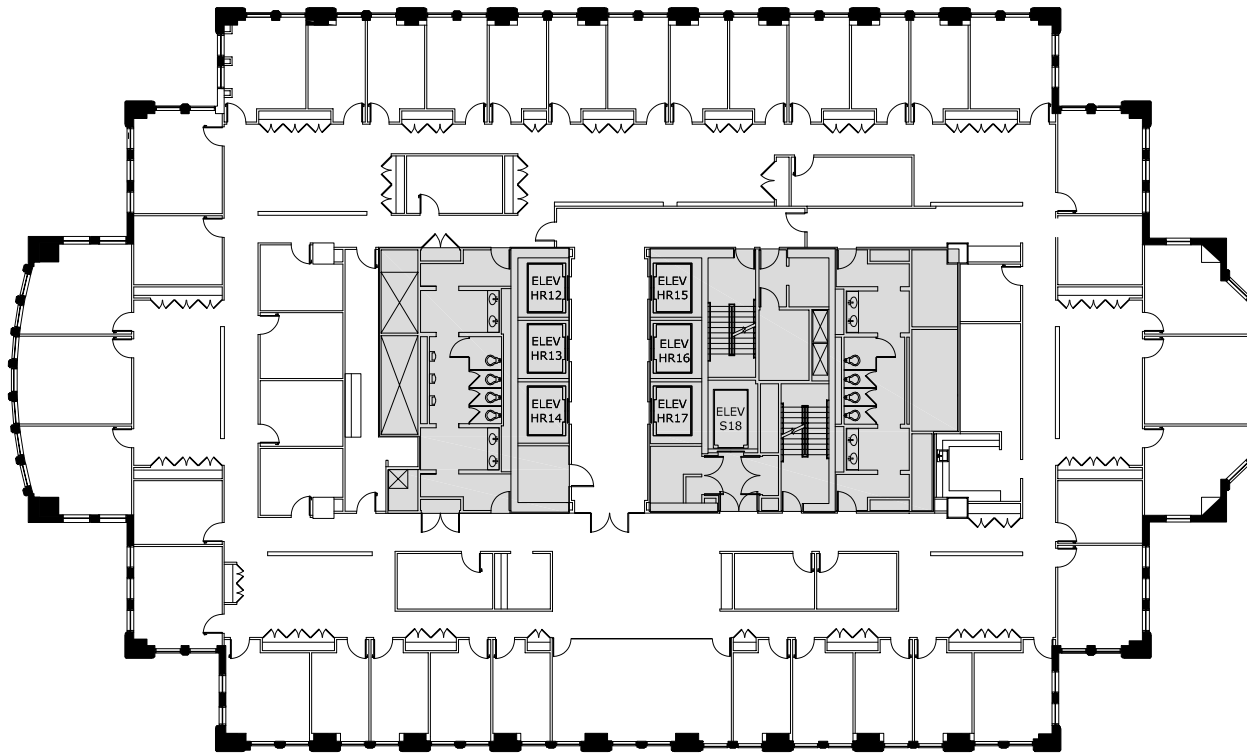

SUITE 3100

18,517 RSF

ERIC MYERS

+1 312 881 7017
eric.myers@transwestern.com

KATIE STEELE

+1 312 881 7062
katie.steele@transwestern.com