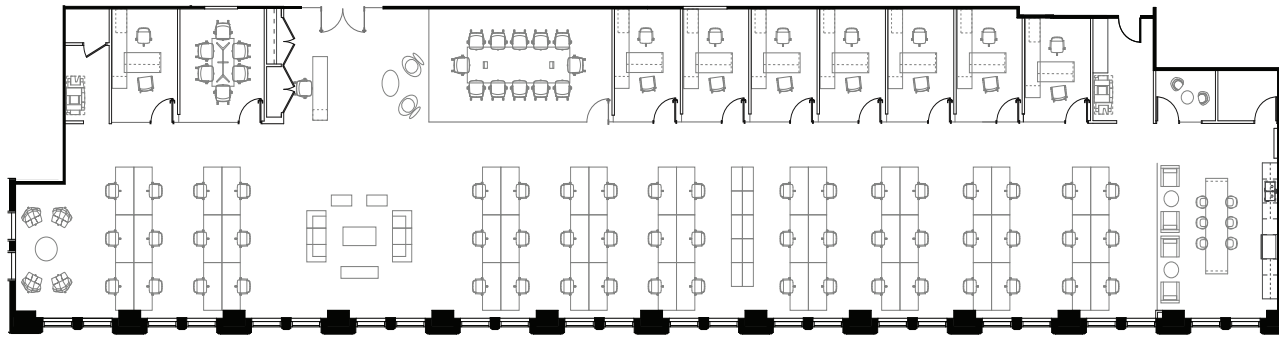

SPEC SUITE 950

8,184 RSF

ERIC MYERS

+1 312 881 7017
eric.myers@transwestern.com

KATIE STEELE

+1 312 881 7062
katie.steele@transwestern.com

COURTNEY ROSOFF

+1 312 881 7082
courtney.rosoff@transwestern.com