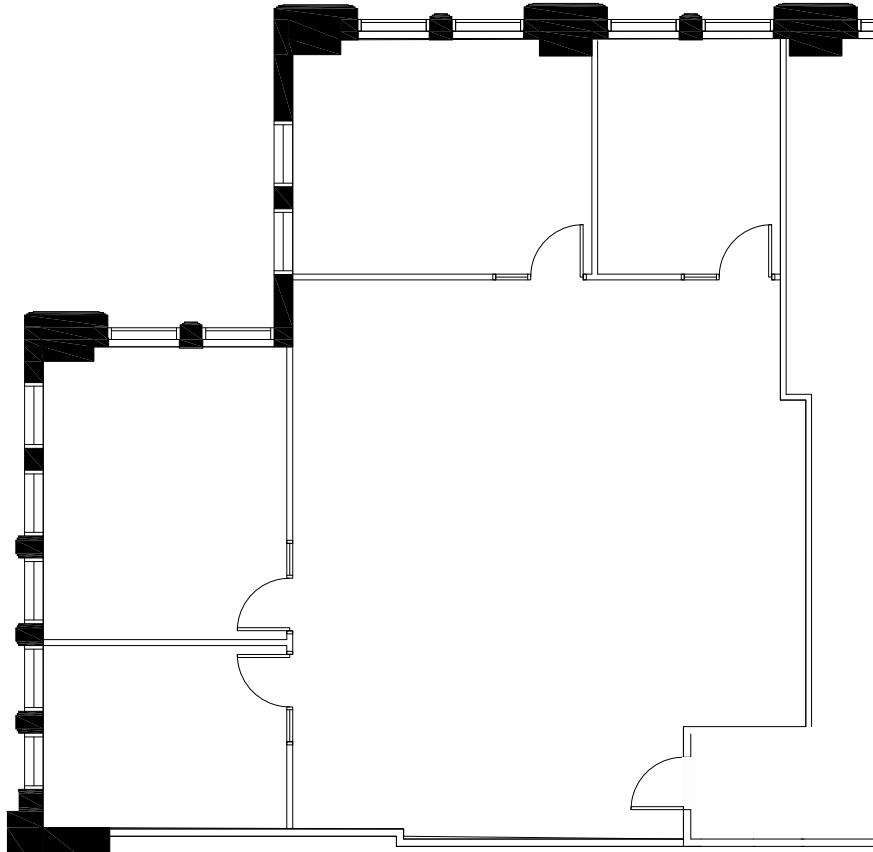

SUITE 615

2,240 RSF

ERIC MYERS

+1 312 881 7017
eric.myers@transwestern.com

KATIE STEELE

+1 312 881 7062
katie.steele@transwestern.com