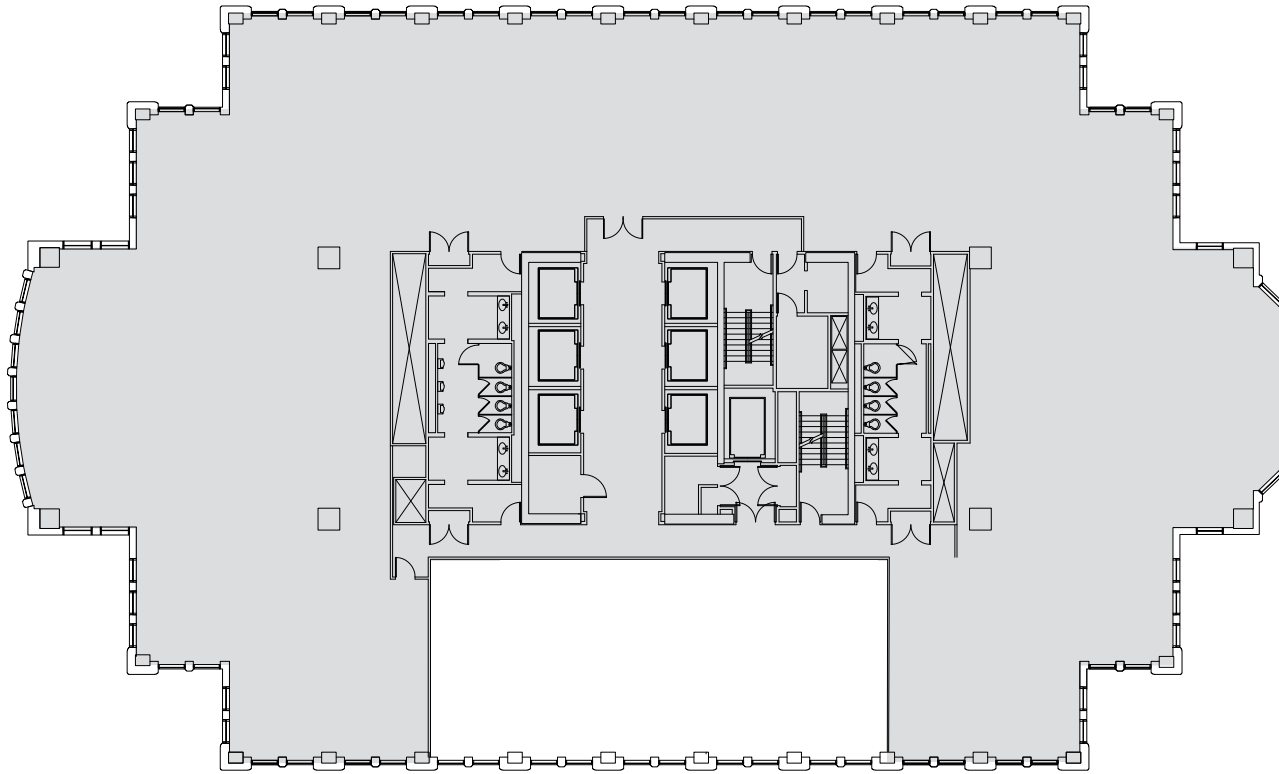

SUITE 3250

3,366 RSF

ERIC MYERS

+1 312 881 7017
*eric.myers@
transwestern.com*

KATIE STEELE

+1 312 881 7062
*katie.steele@
transwestern.com*