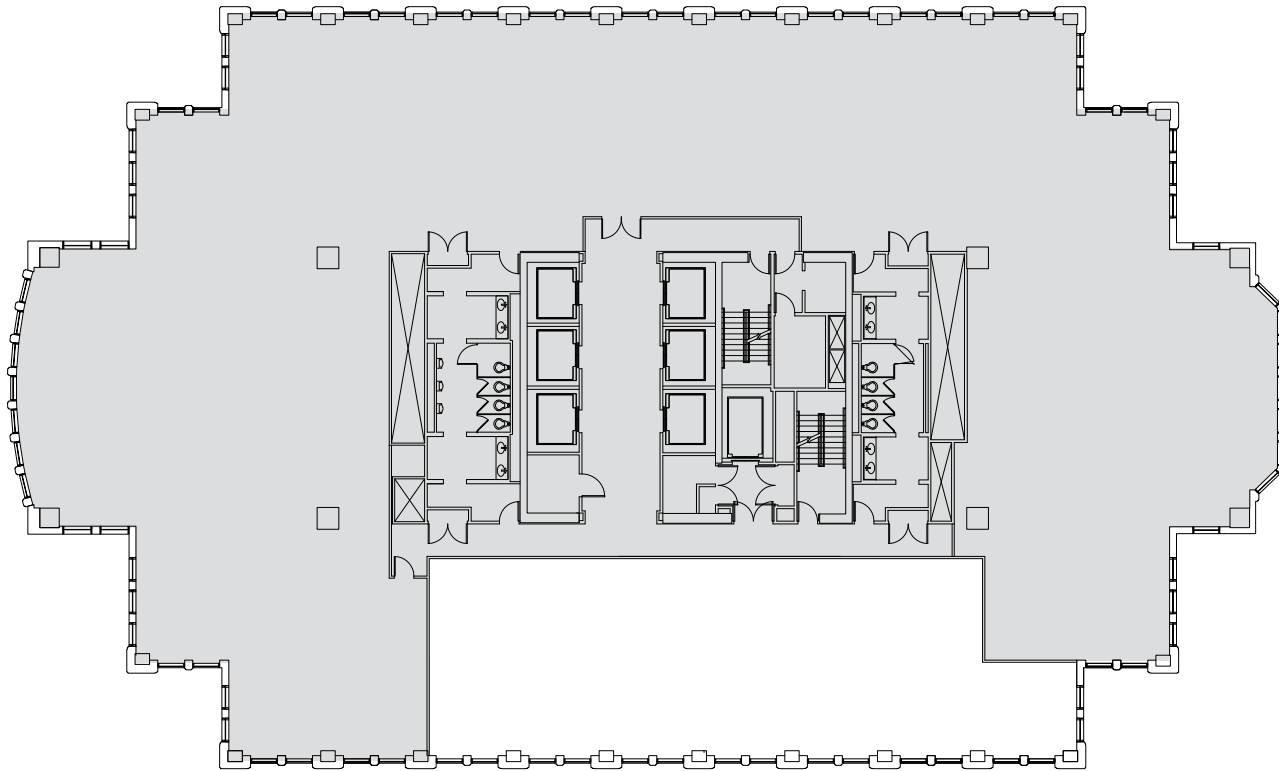

SUITE 3230

3,313 RSF

ERIC MYERS

+1 312 881 7017
*eric.myers@
transwestern.com*

KATIE STEELE

+1 312 881 7062
*katie.steele@
transwestern.com*