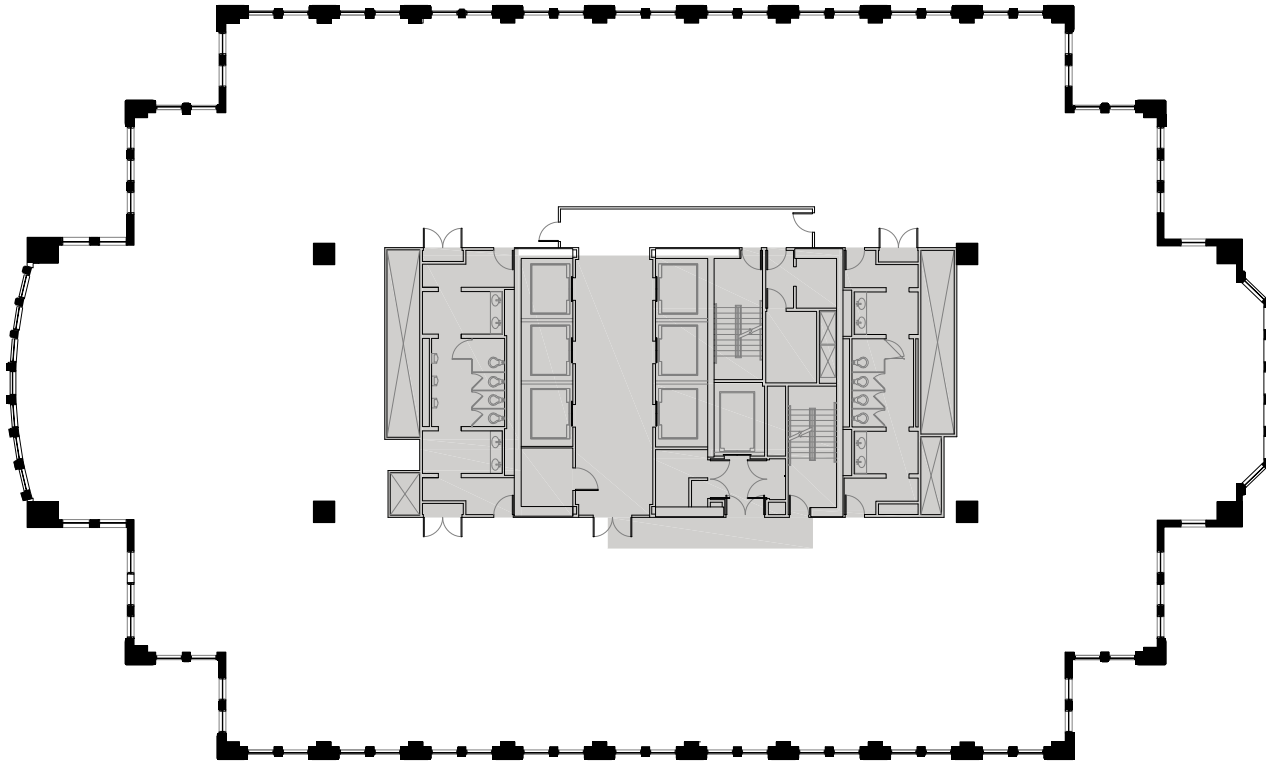

SUITE 3100

18,422 RSF

ERIC MYERS

+1 312 881 7017
*eric.myers@
transwestern.com*

KATIE STEELE

+1 312 881 7062
*katie.steele@
transwestern.com*