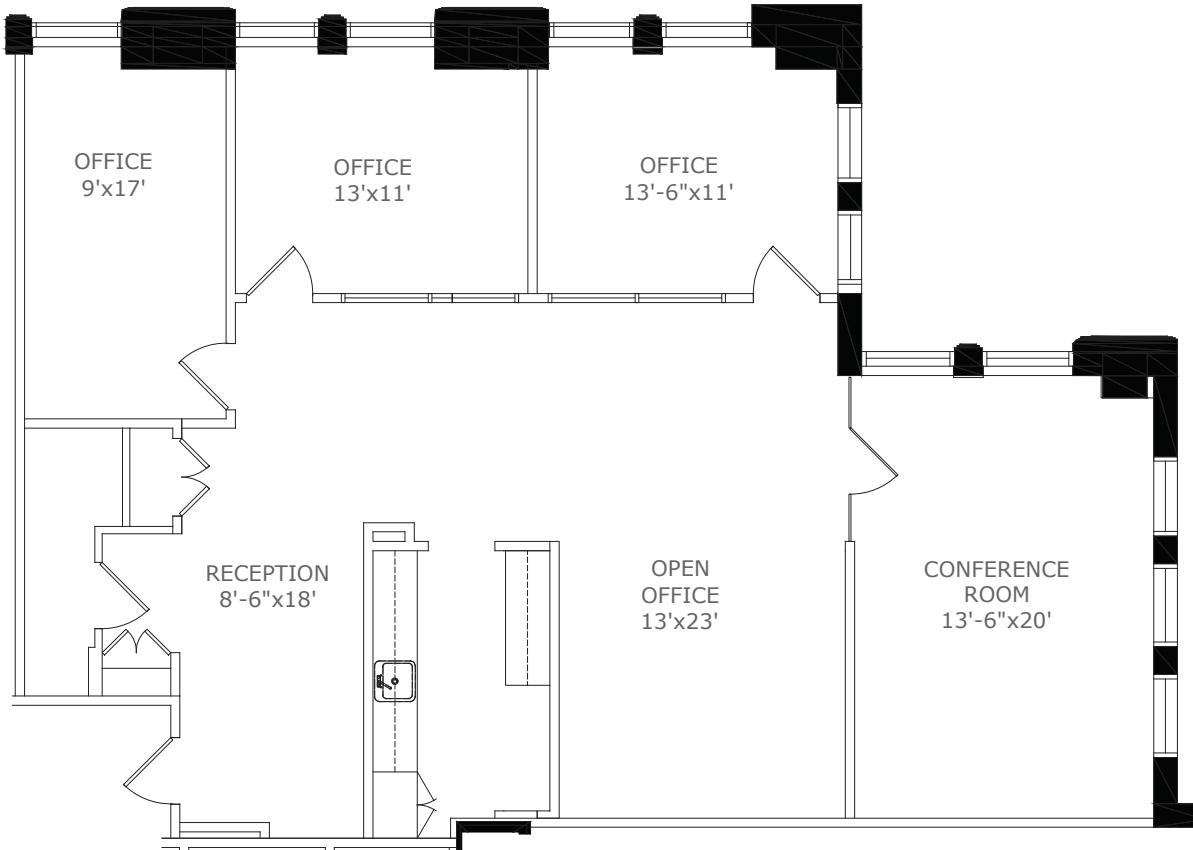

SUITE 3030

2,033 RSF

ERIC MYERS

+1 312 881 7017
eric.myers@transwestern.com

KATIE STEELE

+1 312 881 7062
katie.steele@transwestern.com

COURTNEY ROSOFF

+1 312 881 7082
courtney.rosoff@transwestern.com