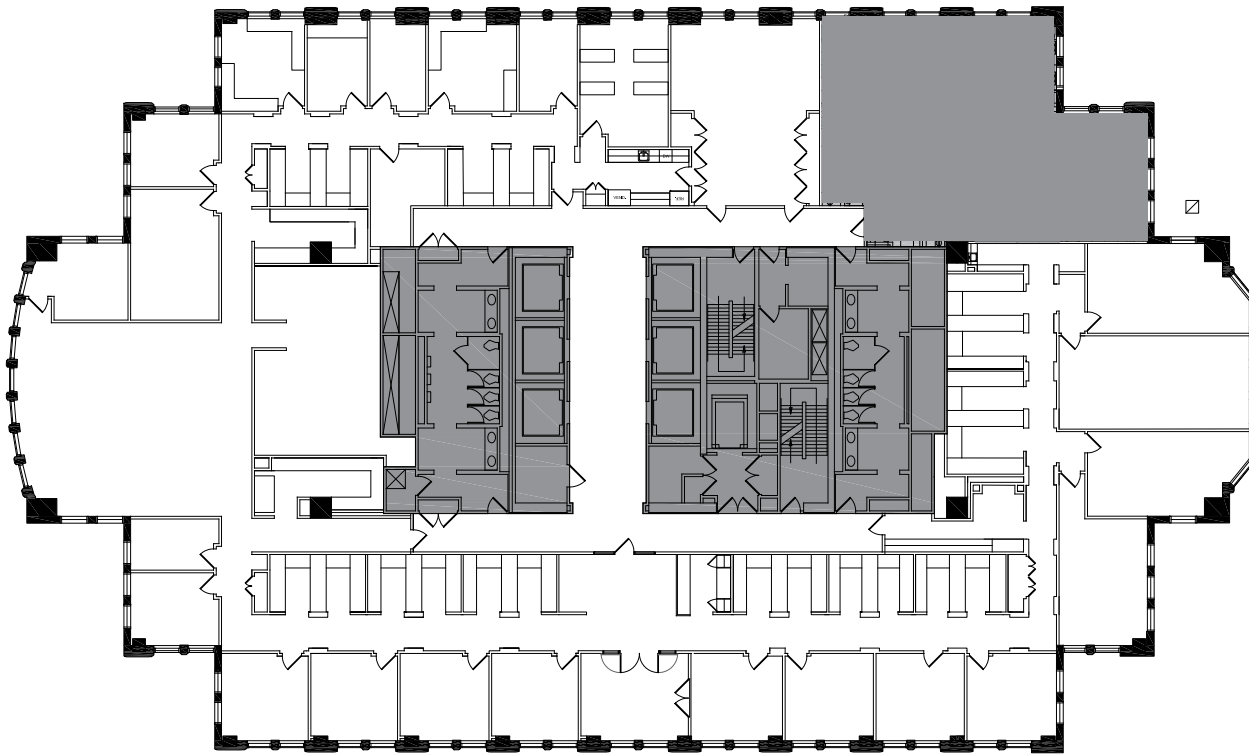

SUITE 3000

16,461 RSF

ERIC MYERS

+1 312 881 7017
eric.myers@transwestern.com

KATIE STEELE

+1 312 881 7062
katie.steele@transwestern.com