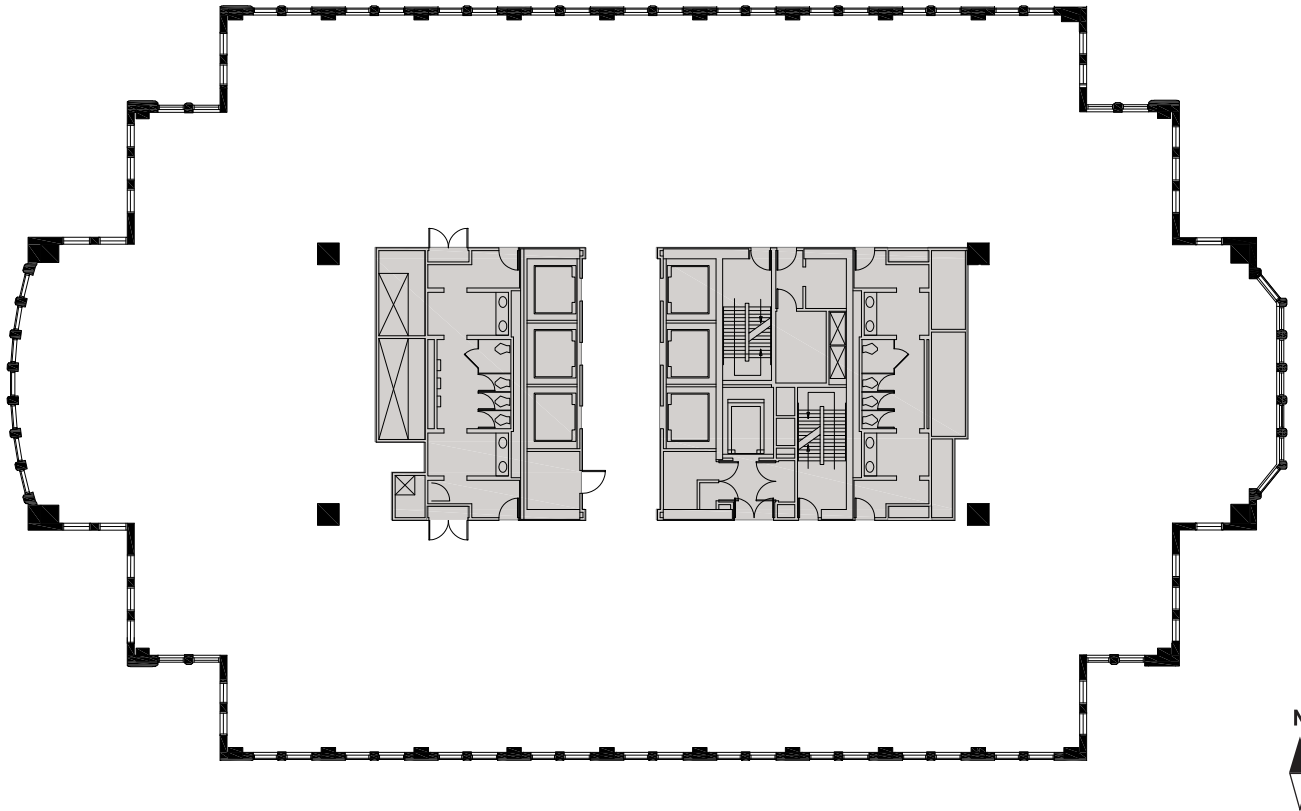

SUITE 2800

18,452 RSF

ERIC MYERS

+1 312 881 7017
eric.myers@transwestern.com

KATIE STEELE

+1 312 881 7062
katie.steele@transwestern.com

COURTNEY ROSOFF

+1 312 881 7082
courtney.rosoff@transwestern.com