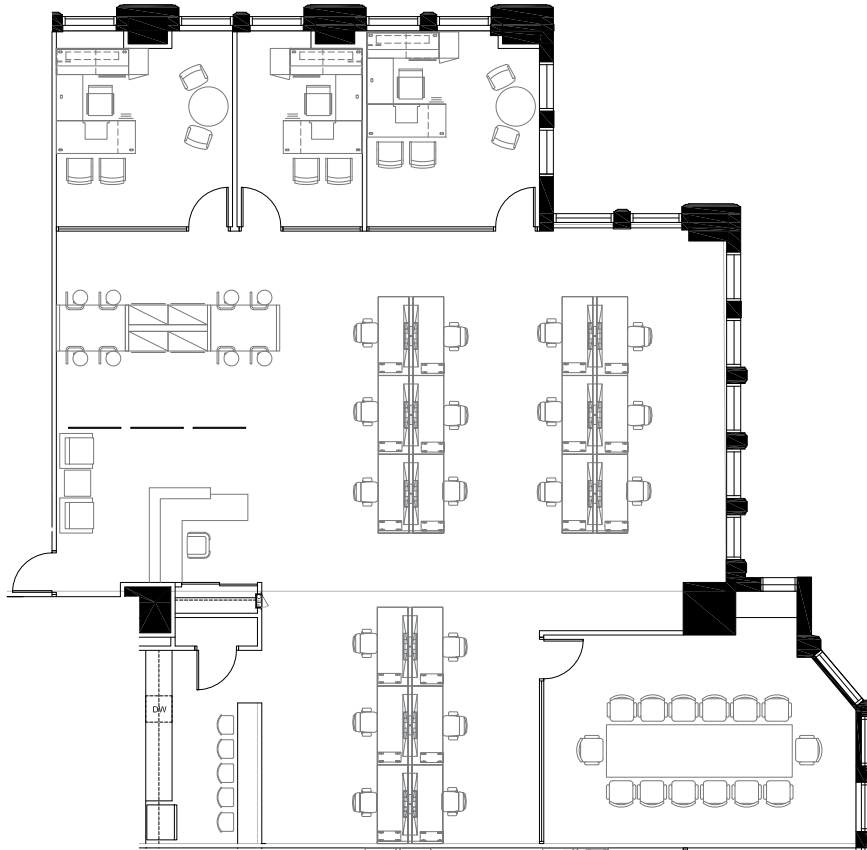

SUITE 1730

3,850 RSF

ERIC MYERS

+1 312 881 7017
*eric.myers@
transwestern.com*

KATIE STEELE

+1 312 881 7062
*katie.steele@
transwestern.com*