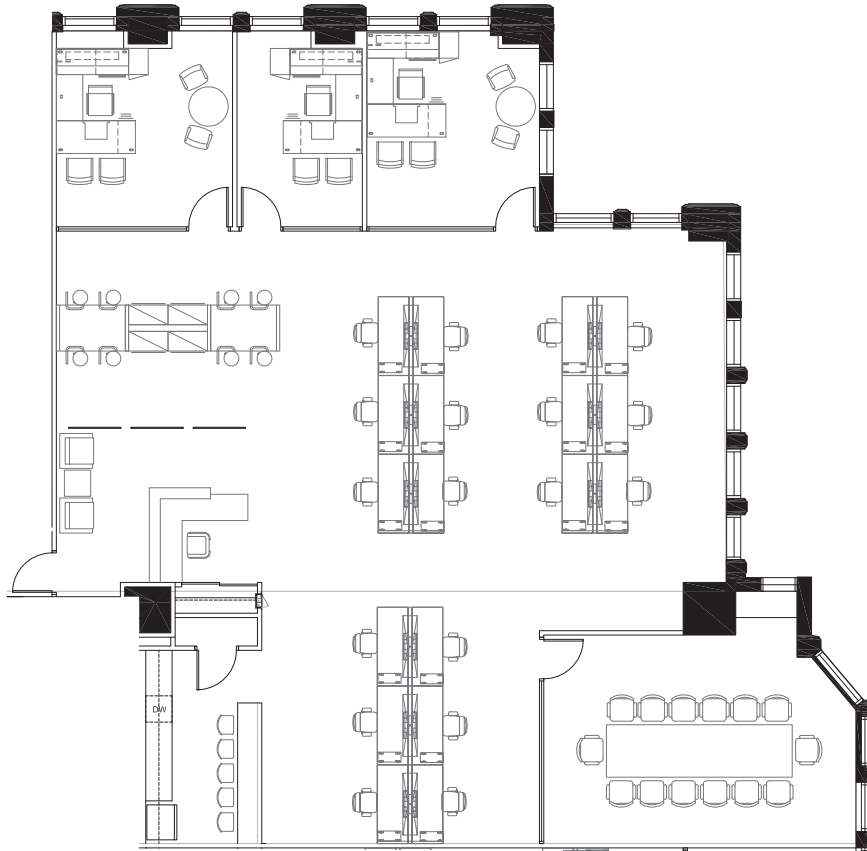

SUITE 1730

3,850 RSF

ERIC MYERS

+1 312 881 7017
eric.myers@transwestern.com

KATIE STEELE

+1 312 881 7062
katie.steele@transwestern.com

COURTNEY ROSOFF

+1 312 881 7082
courtney.rosoff@transwestern.com