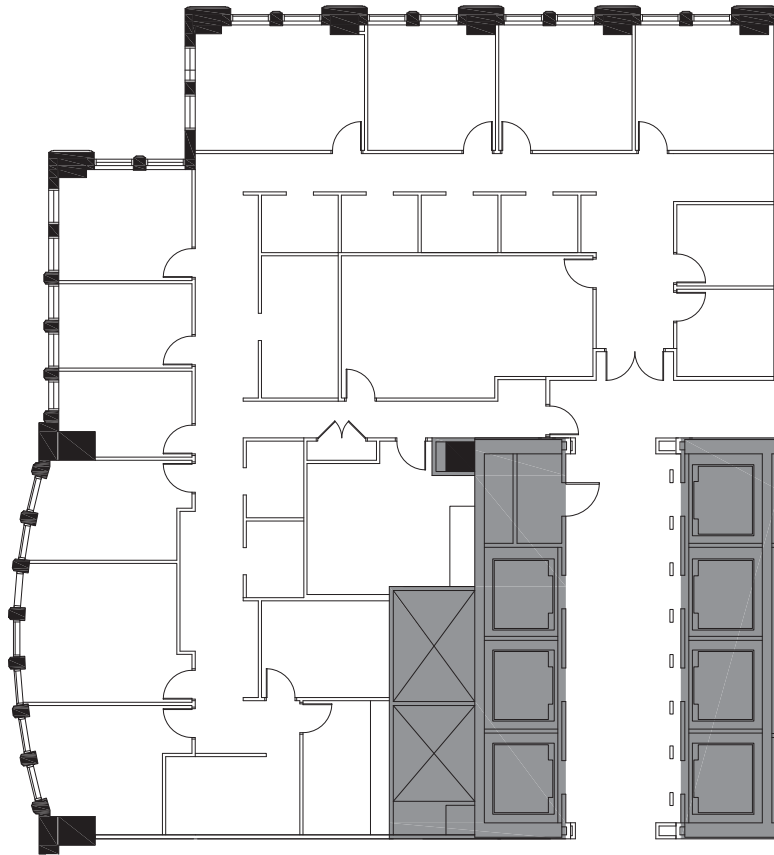

SUITE 1620

5,769 RSF

ERIC MYERS

+1 312 881 7017
eric.myers@transwestern.com

KATIE STEELE

+1 312 881 7062
katie.steele@transwestern.com

COURTNEY ROSOFF

+1 312 881 7082
courtney.rosoff@transwestern.com