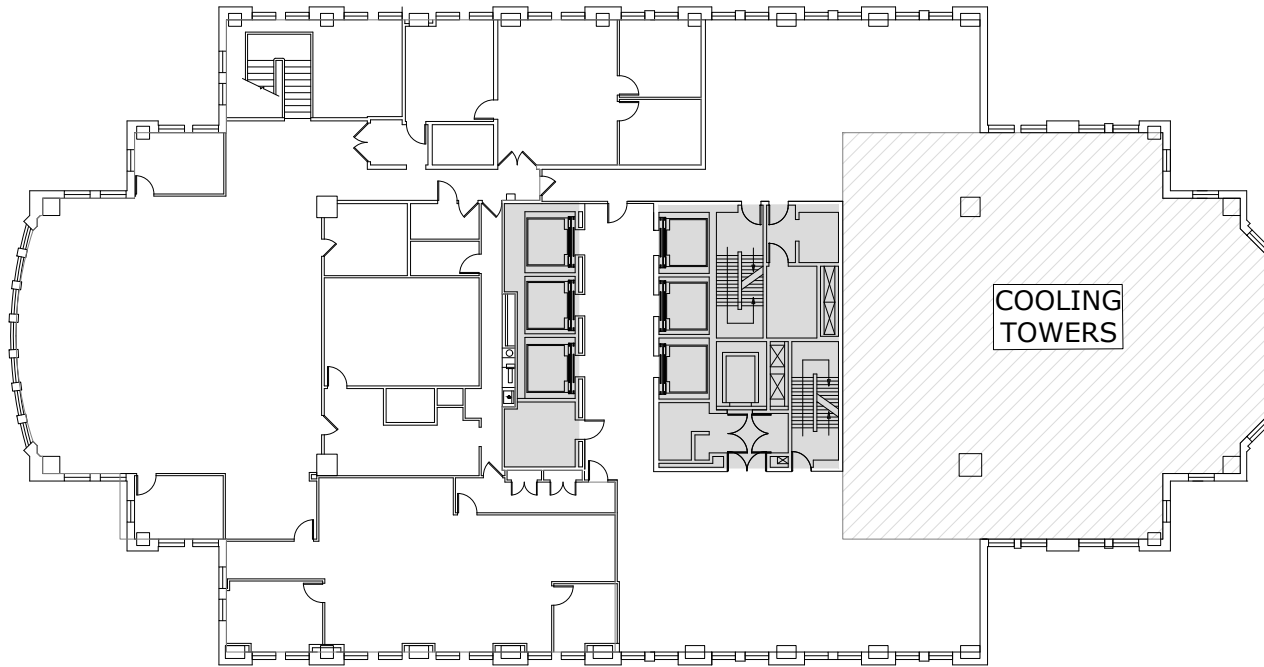

37TH FLOOR

AVAILABLE JANUARY 2026

8,184 RSF

ERIC MYERS

+1 312 881 7017
eric.myers@transwestern.com

KATIE STEELE

+1 312 881 7062
katie.steele@transwestern.com

**NBC
TOWER**