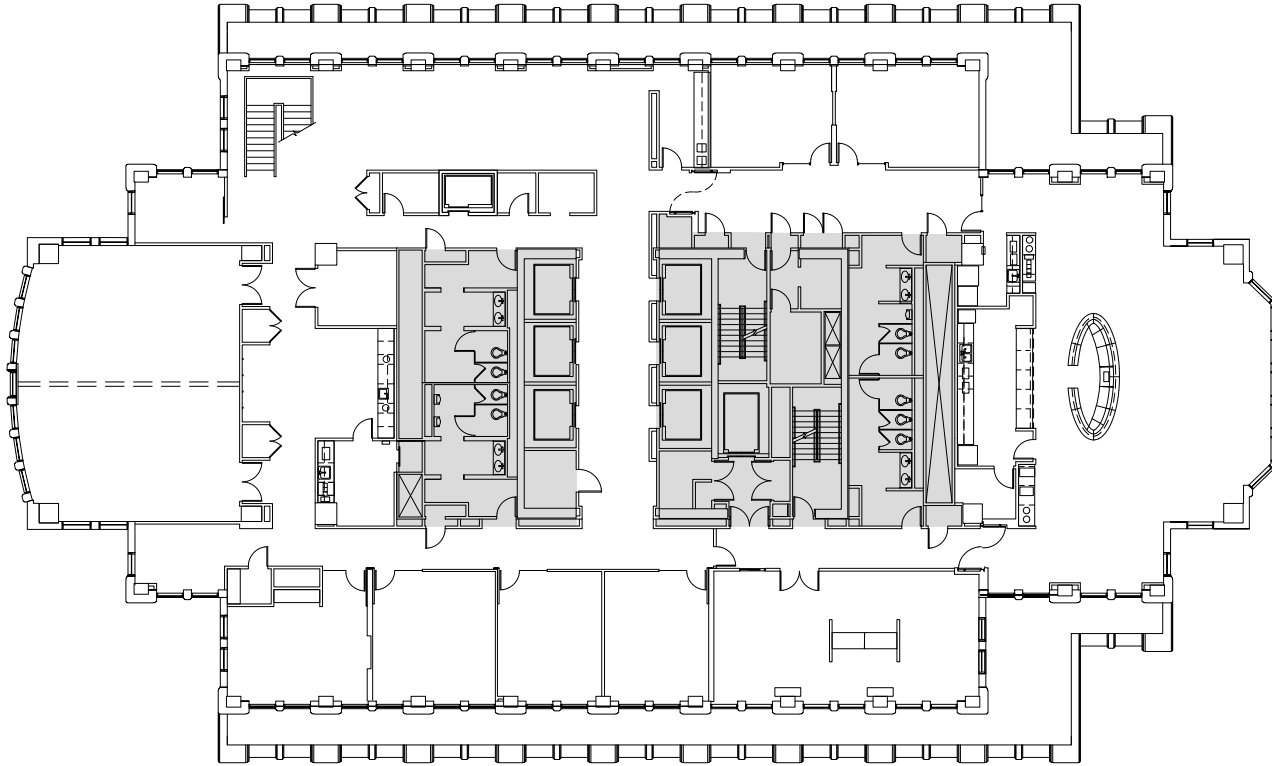

# 36<sup>TH</sup> FLOOR

AVAILABLE JANUARY 2026

15,376 RSF

**ERIC MYERS**

+1 312 881 7017  
[eric.myers@transwestern.com](mailto:eric.myers@transwestern.com)

**KATIE STEELE**

+1 312 881 7062  
[katie.steele@transwestern.com](mailto:katie.steele@transwestern.com)

 **NBC  
TOWER**

 **TRANSWESTERN**

METROPOLIS