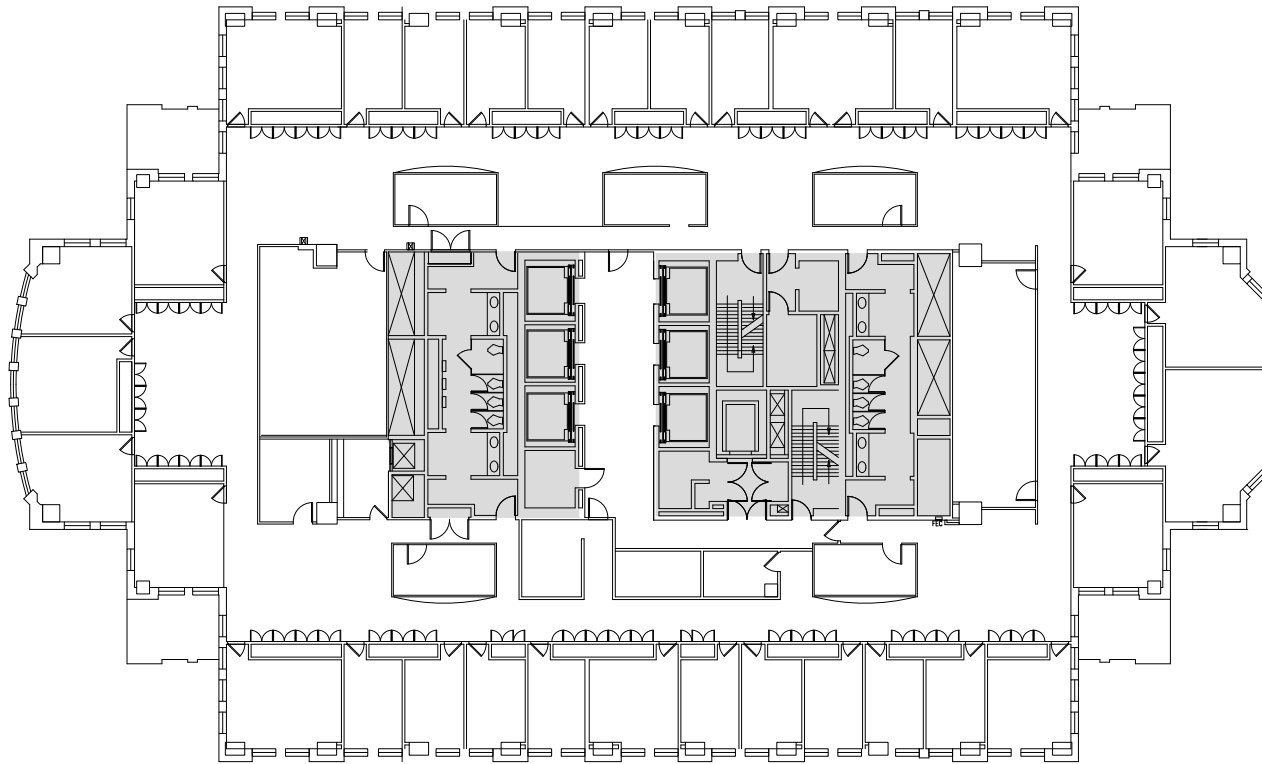

34TH FLOOR

AVAILABLE JANUARY 2026

17,967 RSF

ERIC MYERS

+1 312 881 7017
eric.myers@transwestern.com

KATIE STEELE

+1 312 881 7062
katie.steele@transwestern.com

**NBC
TOWER**