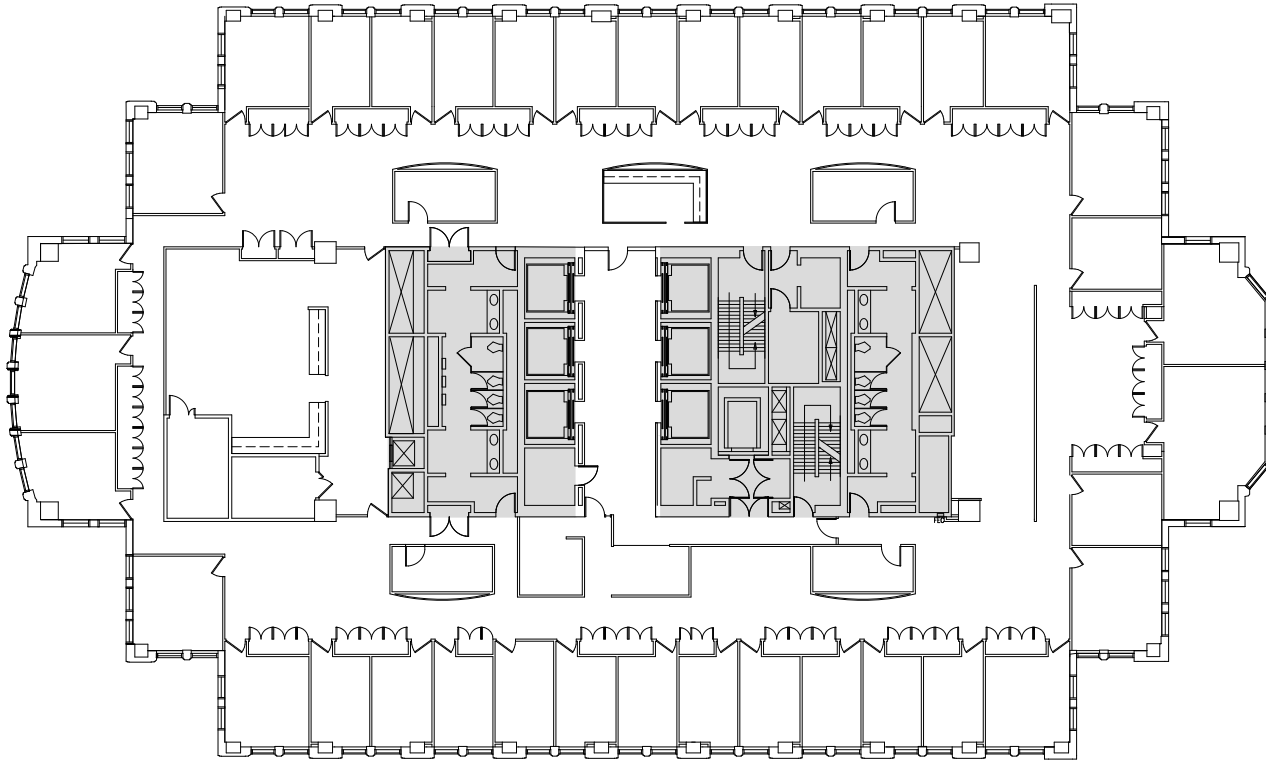

33RD FLOOR

AVAILABLE JANUARY 2026

18,580 RSF

ERIC MYERS

+1 312 881 7017
eric.myers@transwestern.com

KATIE STEELE

+1 312 881 7062
katie.steele@transwestern.com

 **NBC
TOWER**