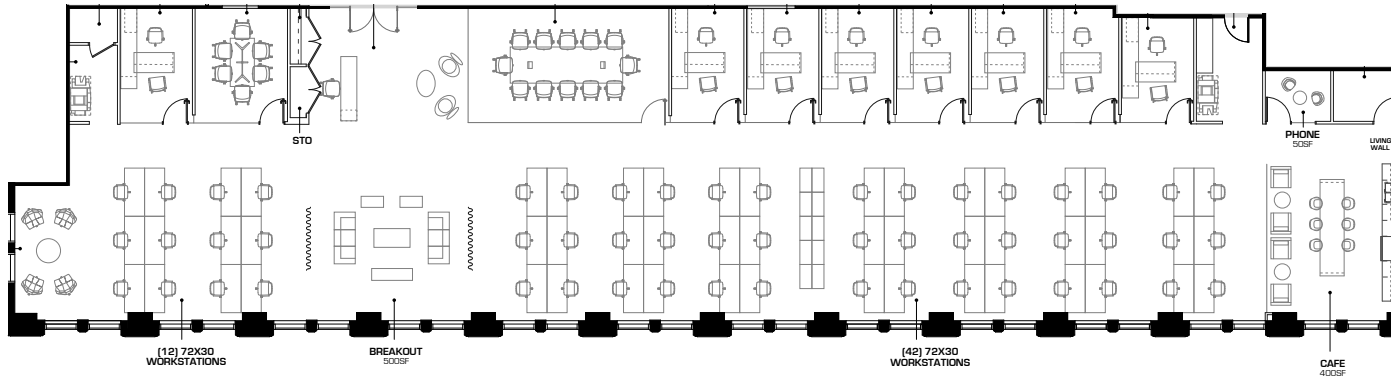

Suite 950 | 8,184 SF

**NBC
TOWER**

For leasing information, contact:

Mason Taylor
+1 312 228 2431
mason.taylor@am.jll.com

Gary Kostecki
+1 312 228 3311
gary.kostecki@am.jll.com

Owned by
**Metropolis Investment
Holdings Inc.**