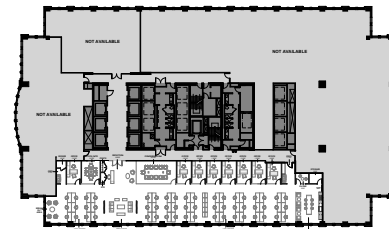

Suite 950 | 8,184 SF

**NBC
TOWER**

For leasing information, contact:

Mason Taylor
+1 312 228 2431
mason.taylor@am.jll.com

Gary Kostecki
+1 312 228 3311
gary.kostecki@am.jll.com

Owned by
**Metropolis Investment
Holdings Inc.**