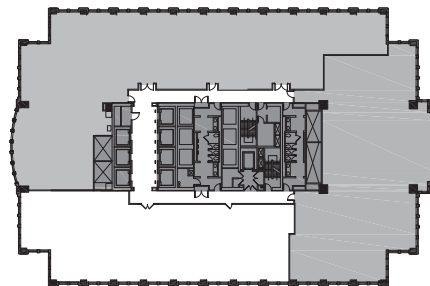

PLAN
NORTH

NBC TOWER
16TH FLOOR

SUITE 1600
6,257 RSF

PLAN
NORTH

KEY PLAN
16TH FLOOR

**NBC
TOWER**

For leasing information, contact:

Gary Kostecki
+1 312 228 3311
gary.kostecki@am.jll.com