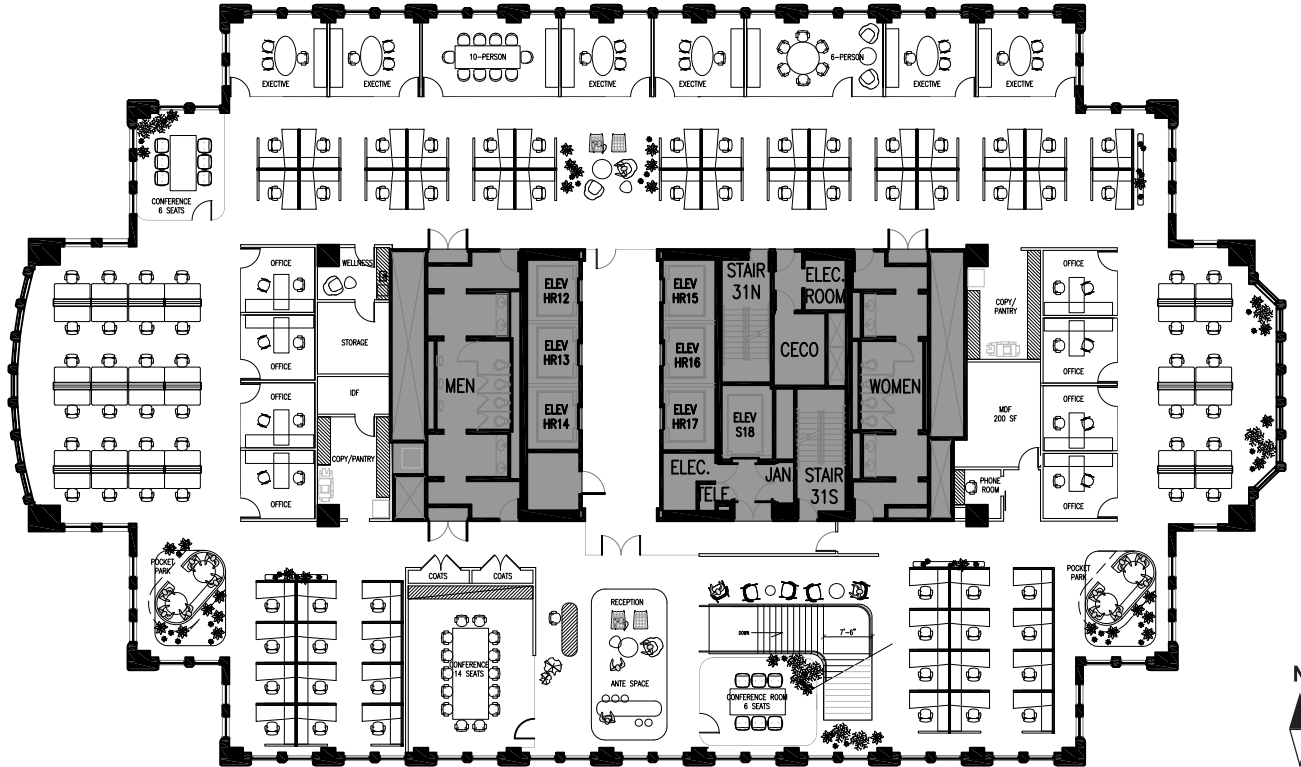

SUITE 3100

18,422 RSF

ERIC MYERS

+1 312 881 7017
eric.myers@transwestern.com

KATIE STEELE

+1 312 881 7062
katie.steele@transwestern.com