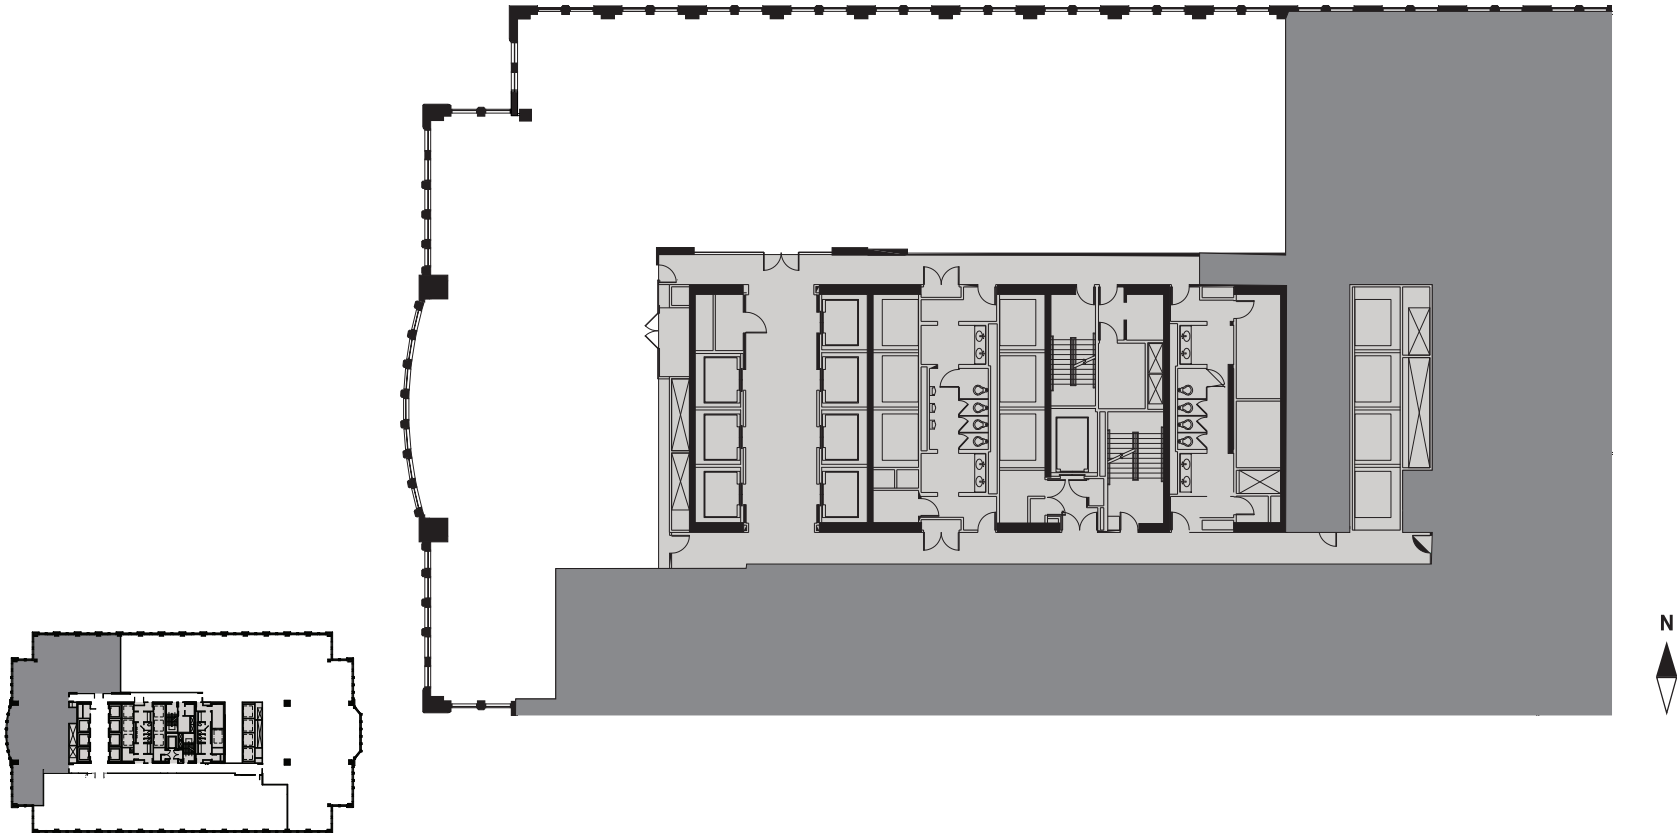

Floor Plan

9th Floor | Suite 975 | 10,567 RSF

Mason Taylor
+1 312 470 2337
mason.taylor@cushwake.com

Karoline Eigel
+1 312 470 2302
karoline.eigel@cushwake.com

Paige Krueger
+1 949 554 9643
paige.krueger@cushwake.com

**NBC
TOWER**