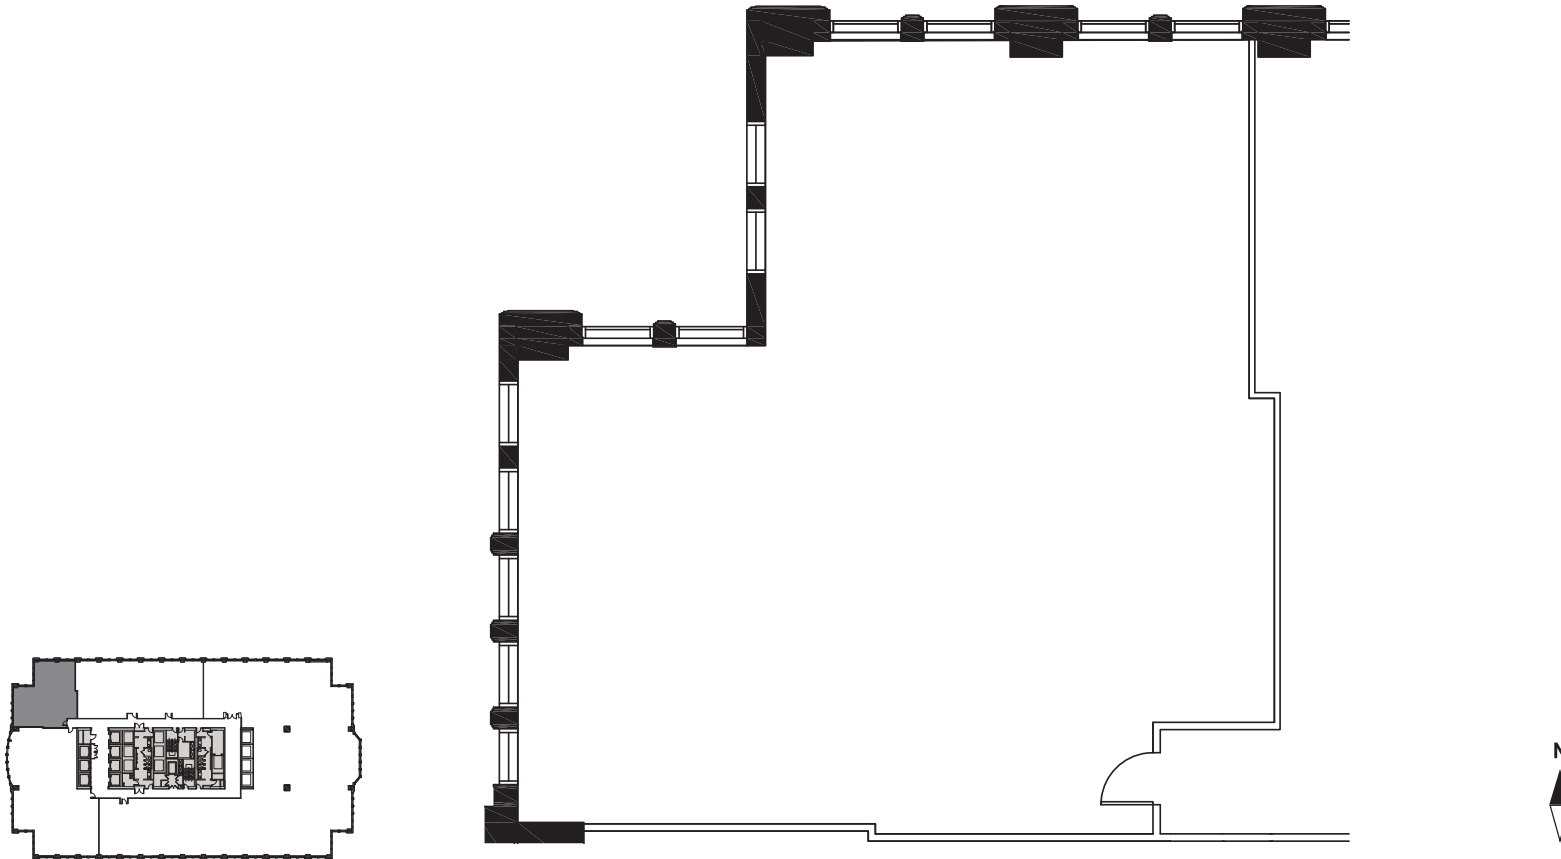

Floor Plan

6th Floor | Suite 615 | 2,240 RSF

Mason Taylor
+1 312 470 2337
mason.taylor@cushwake.com

Karoline Eigel
+1 312 470 2302
karoline.eigel@cushwake.com

Paige Krueger
+1 949 554 9643
paige.krueger@cushwake.com