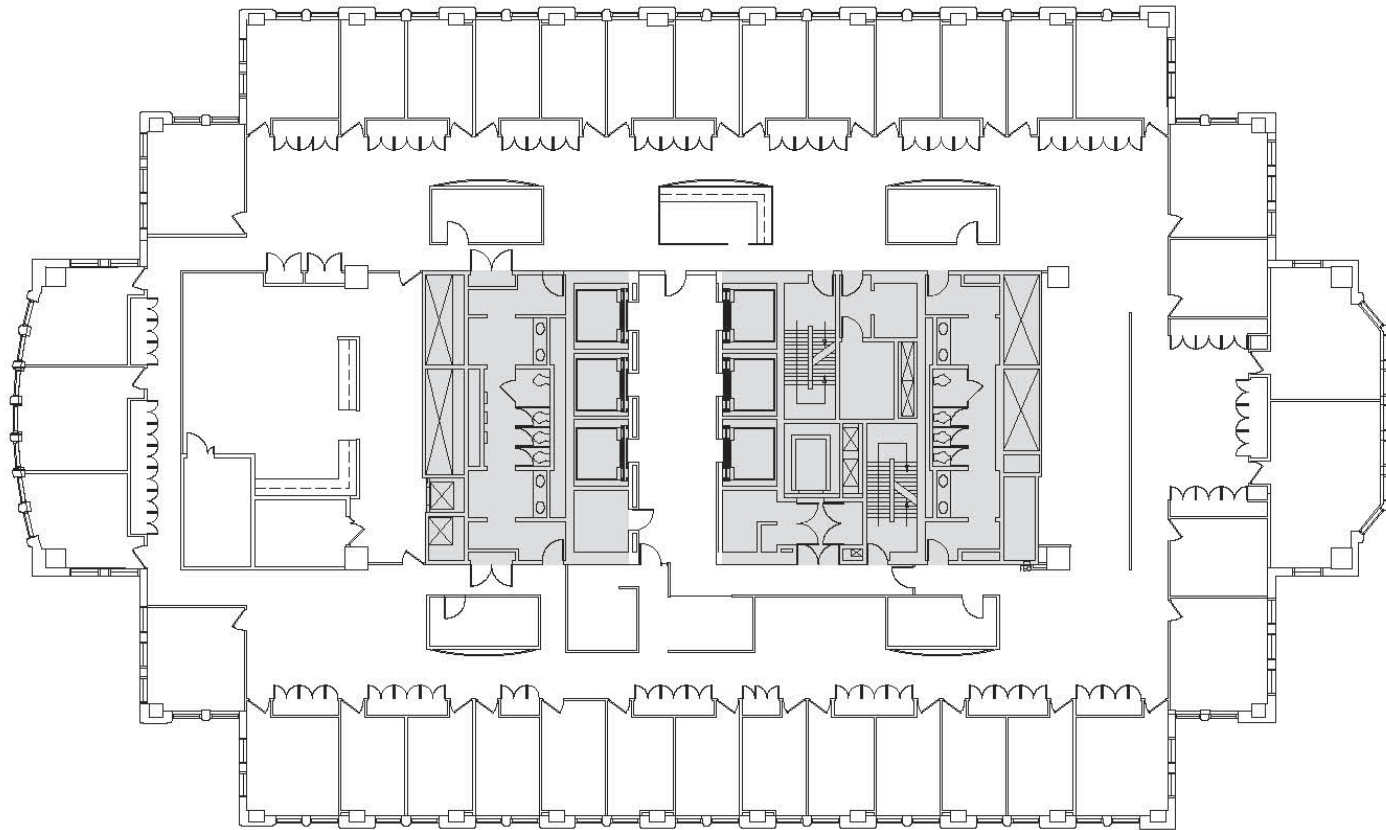

Floor Plan

33rd Floor | 18,580 RSF

Mason Taylor
+1 312 470 2337
mason.taylor@cushwake.com

Karoline Eigel
+1 312 470 2302
karoline.eigel@cushwake.com

Paige Krueger
+1 949 554 9643
paige.krueger@cushwake.com

**NBC
TOWER**