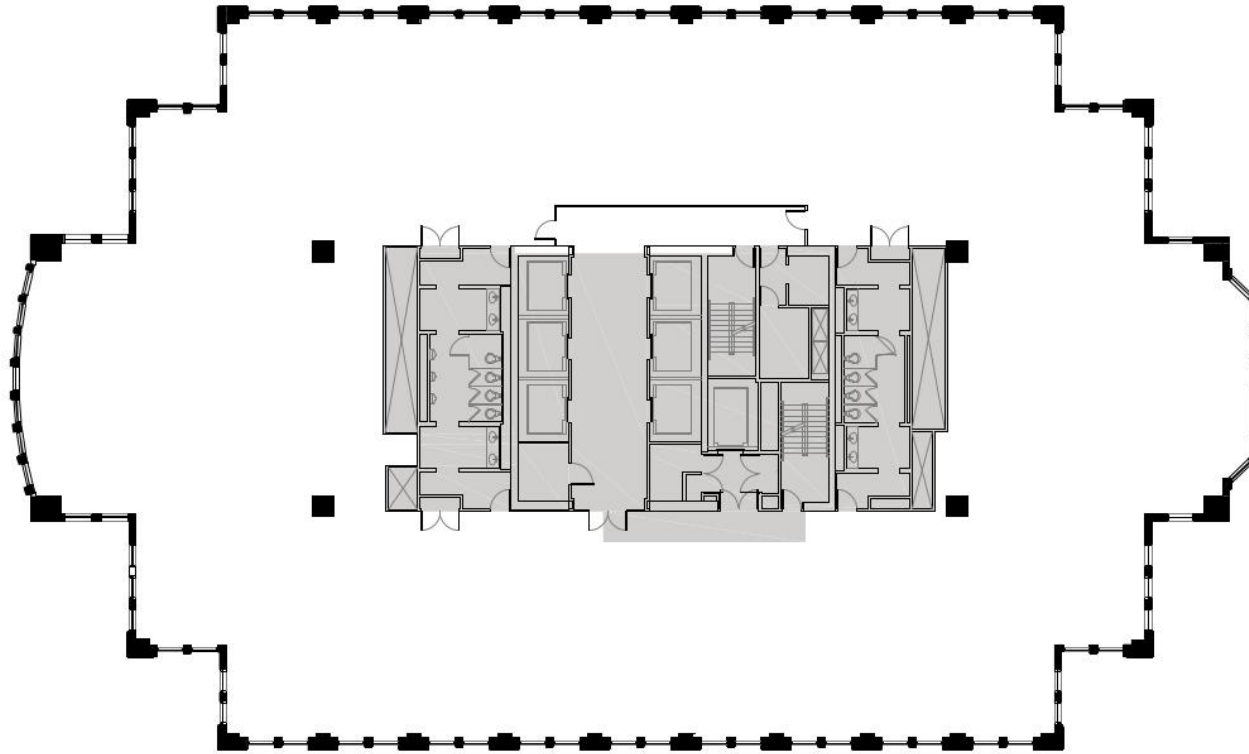

# Floor Plan

31st Floor | Suite 3100 | 18,422 RSF

Mason Taylor  
+1 312 470 2337  
mason.taylor@cushwake.com

Karoline Eigel  
+1 312 470 2302  
karoline.eigel@cushwake.com

Paige Krueger  
+1 949 554 9643  
paige.krueger@cushwake.com

 **NBC  
TOWER**