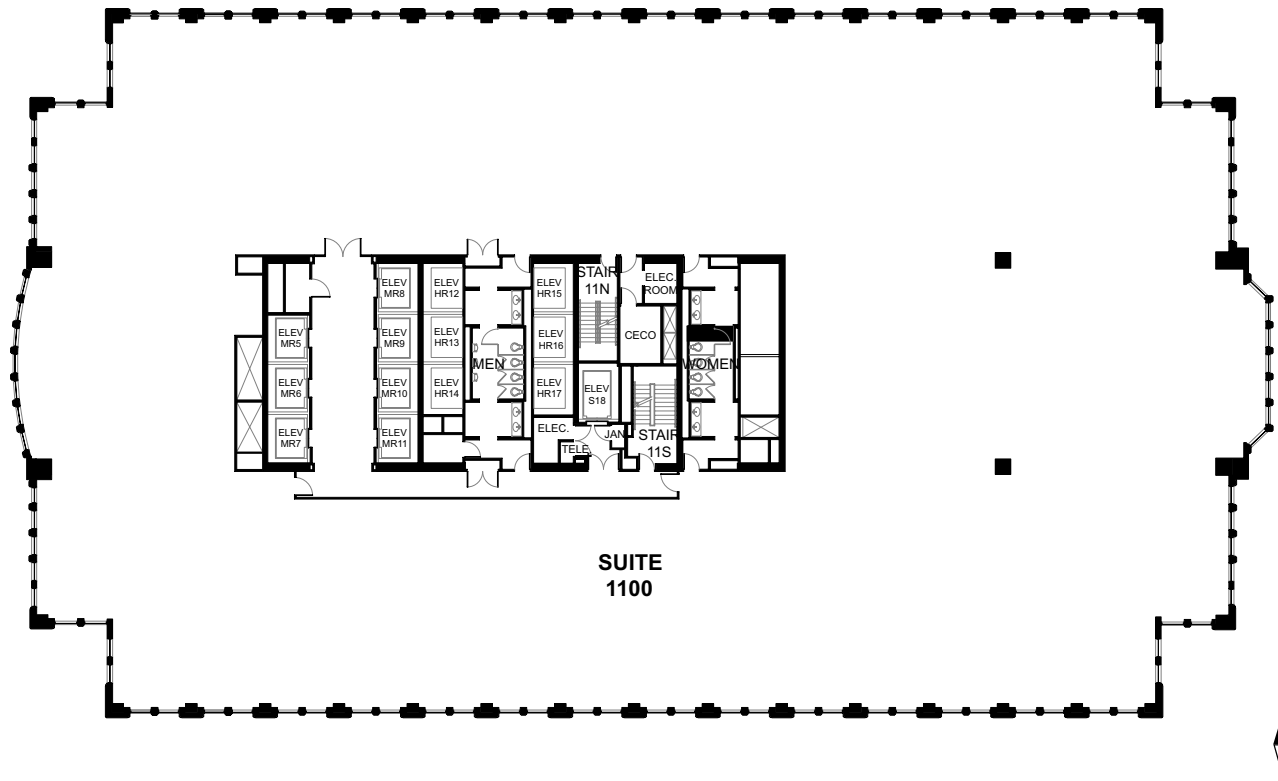

# Floor Plan

11th Floor | Suite 1100 | 30,447 RSF

SUITE  
1100

Mason Taylor  
+1 312 470 2337  
mason.taylor@cushwake.com

Karoline Eigel  
+1 312 470 2302  
karoline.eigel@cushwake.com

Paige Krueger  
+1 949 554 9643  
paige.krueger@cushwake.com

**NBC  
TOWER**