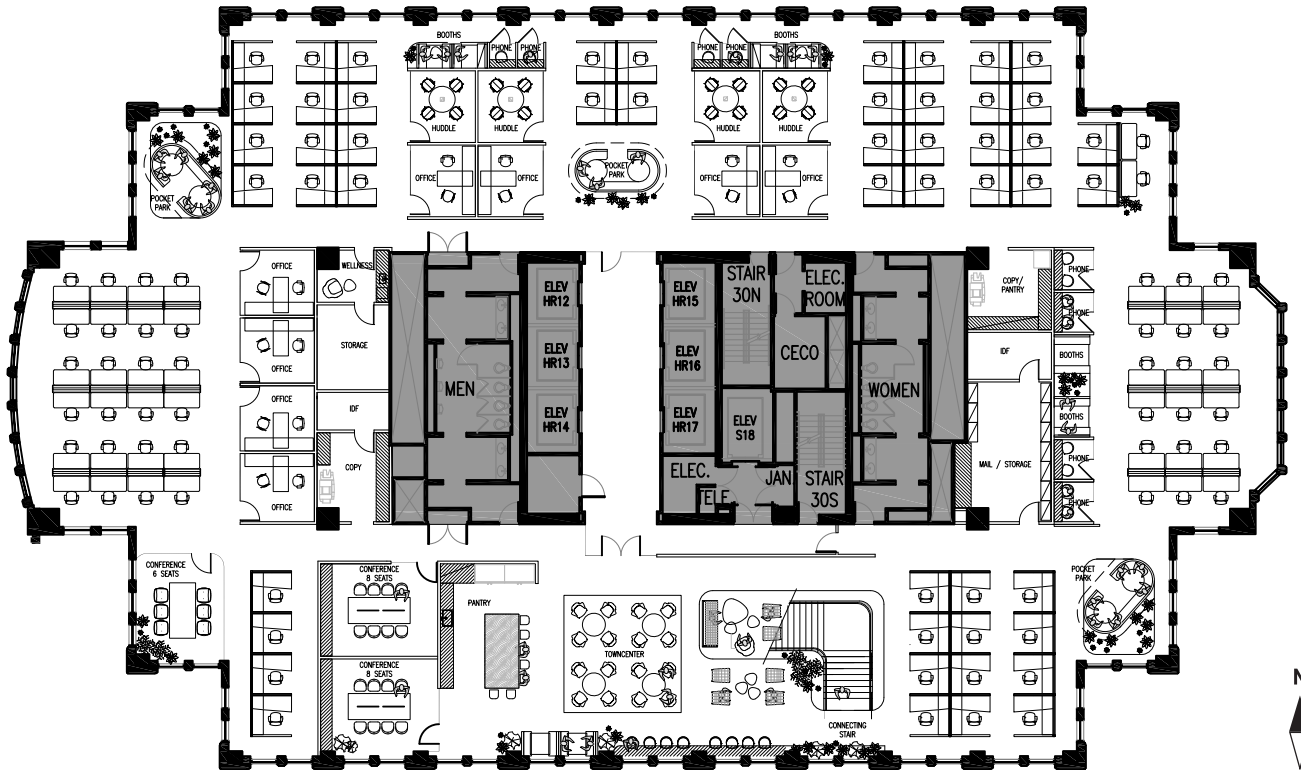

SUITE 3000

18,518 RSF

ERIC MYERS

+1 312 881 7017
eric.myers@transwestern.com

KATIE STEELE

+1 312 881 7062
katie.steele@transwestern.com

**NBC
TOWER**

TRANSWESTERN