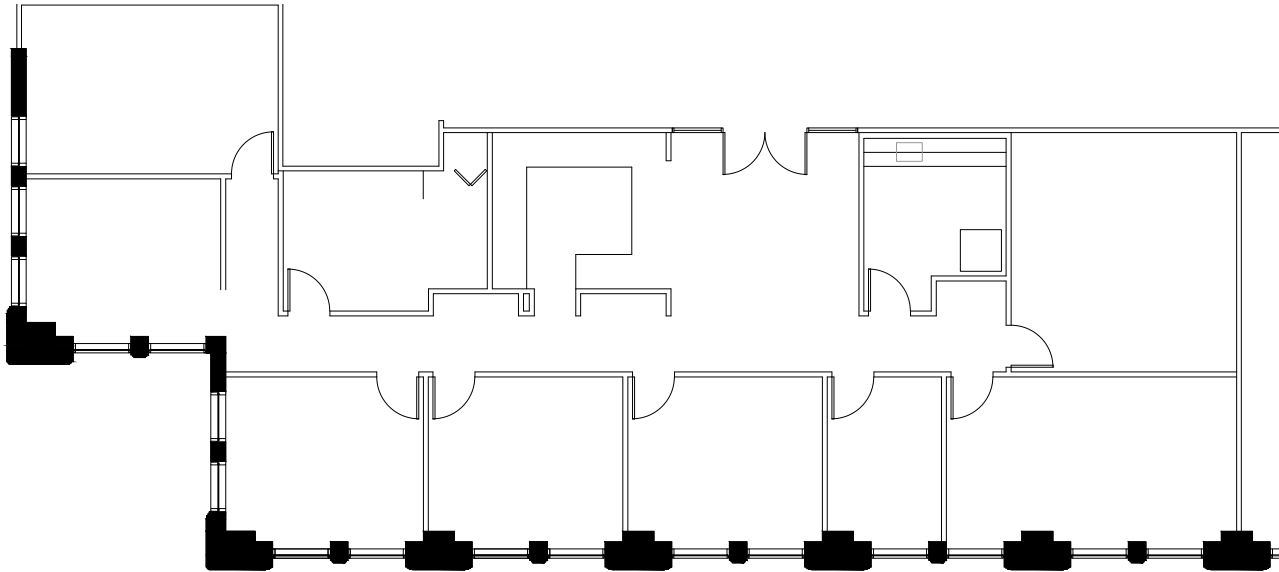

SUITE 2910

3,282 RSF

AVAILABLE 10/1/2022

ERIC MYERS

+1 312 881 7017
eric.myers@transwestern.com

KATIE STEELE

+1 312 881 7062
katie.steele@transwestern.com