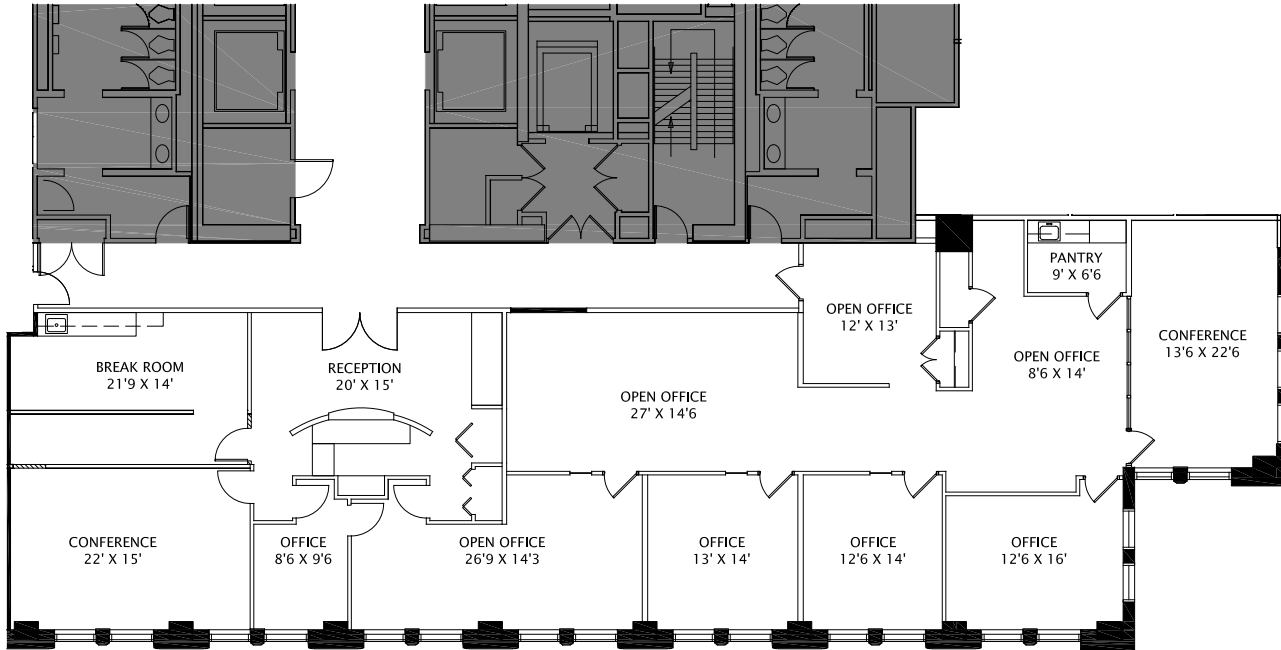

SUITE 2560

4,823 RSF

ERIC MYERS

+1 312 881 7017
eric.myers@transwestern.com

KATIE STEELE

+1 312 881 7062
katie.steele@transwestern.com