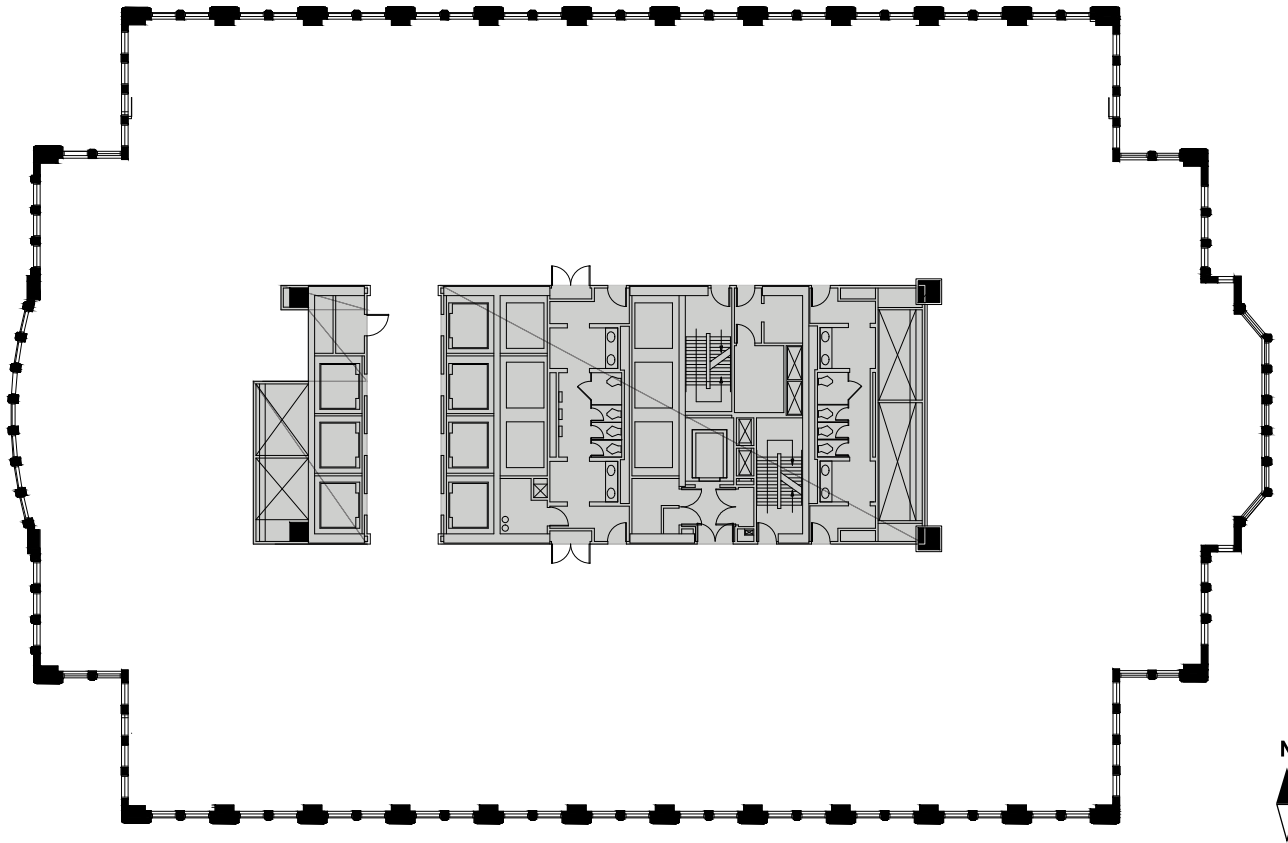

SUITE 1900

22,902 RSF

ERIC MYERS

+1 312 881 7017
eric.myers@transwestern.com
transwestern.com

KATIE STEELE

+1 312 881 7062
katie.steele@transwestern.com
transwestern.com