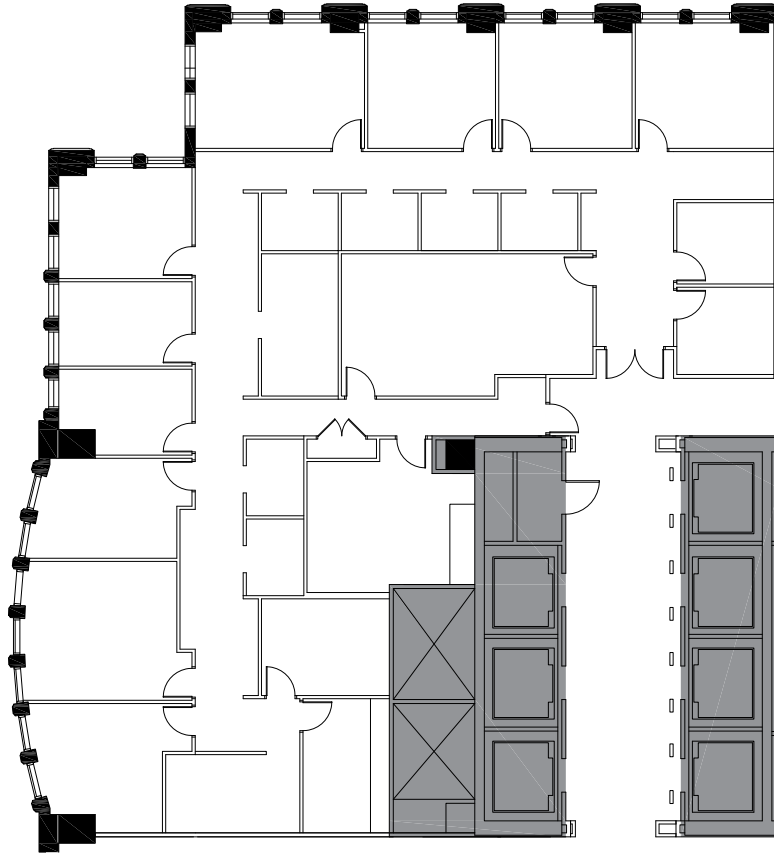

SUITE 1620

5,769 RSF

ERIC MYERS

+1 312 881 7017
*eric.myers@
transwestern.com*

KATIE STEELE

+1 312 881 7062
*katie.steele@
transwestern.com*