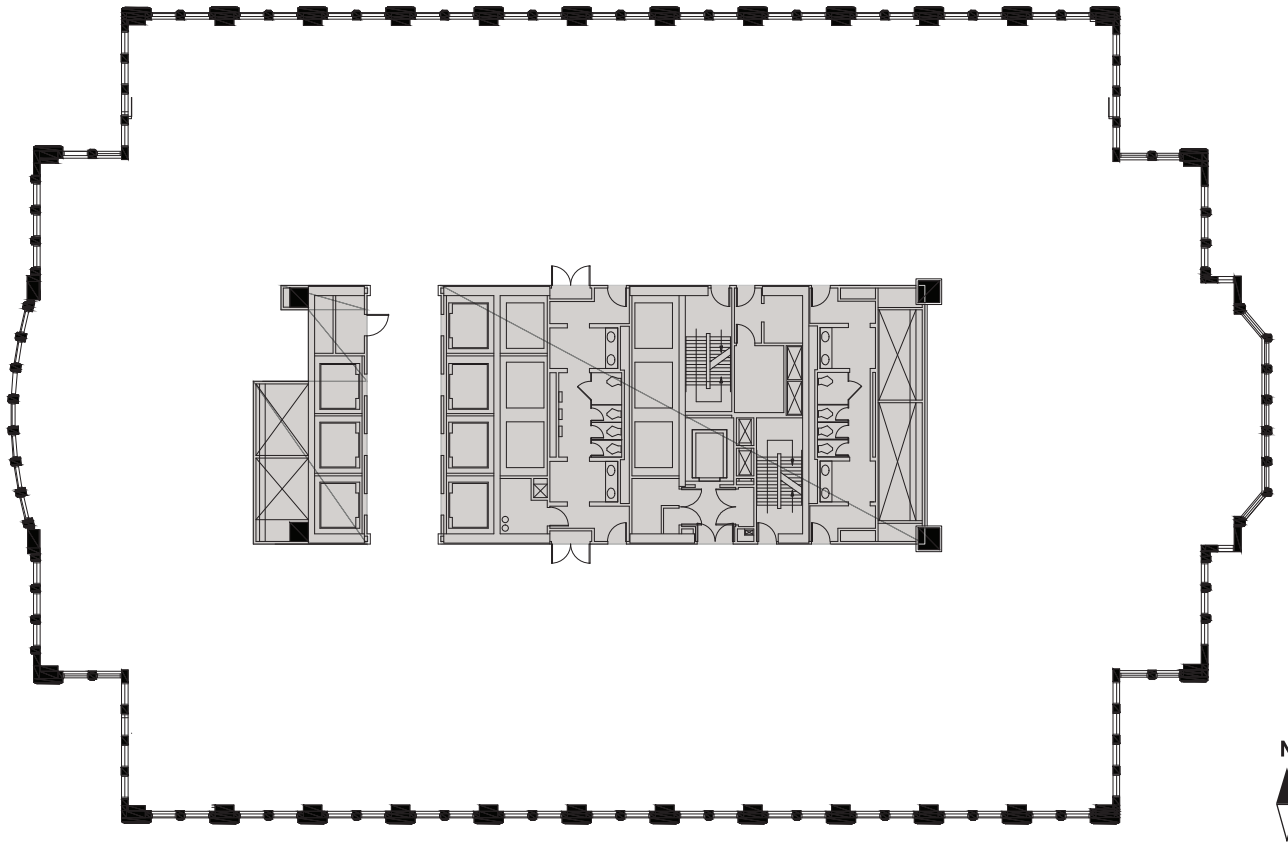

SUITE 1900

22,902 RSF

ERIC MYERS

+1 312 881 7017
eric.myers@transwestern.com

KATIE STEELE

+1 312 881 7062
katie.steele@transwestern.com

COURTNEY ROSOFF

+1 312 881 7082
courtney.rosoff@transwestern.com