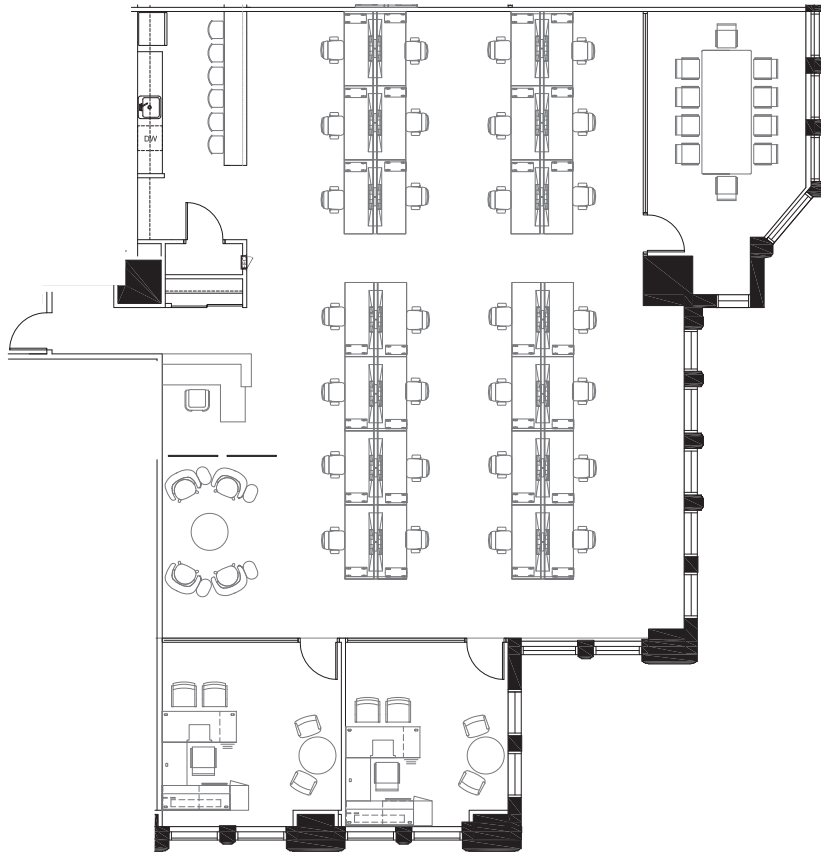

SPEC SUITE 1740

3,692 RSF

ERIC MYERS

+1 312 881 7017
eric.myers@transwestern.com

KATIE STEELE

+1 312 881 7062
katie.steele@transwestern.com

COURTNEY ROSOFF

+1 312 881 7082
courtney.rosoff@transwestern.com